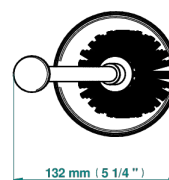

# 1900 WITH SMOOTH METAL LEVER HANDLES

G3M-4700

Free standing toilet brush holder

THG<sup>®</sup>  
PARIS

18356

07/12/2021