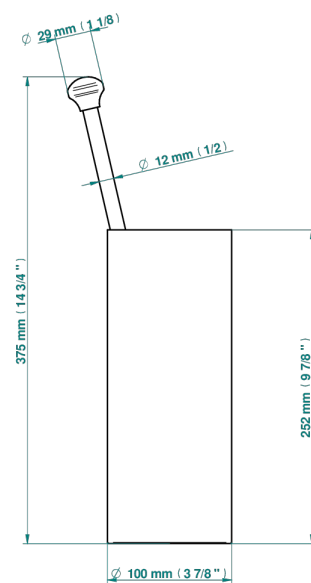

# 1900 WITH SMOOTH METAL LEVER HANDLES

G3M-4700

Free standing toilet brush holder

THG<sup>®</sup>  
PARIS

18356

07/12/2021

## CHARACTERISTIC

- 1900 with smooth metal lever handles
- Free standing toilet brush holder