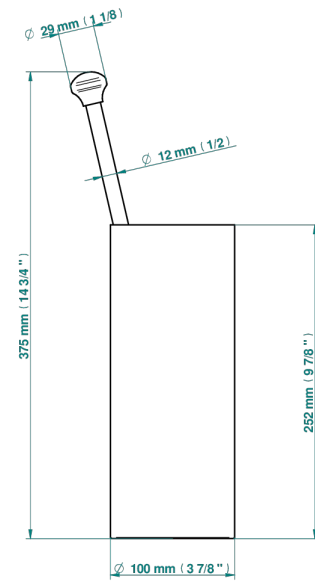

# 1900 WITH LEVER HANDLES

G28-4700

Free standing toilet brush holder

THG<sup>®</sup>  
PARIS

18356

07/12/2021

## CHARACTERISTIC

- 1900 with lever handles
- Free standing toilet brush holder