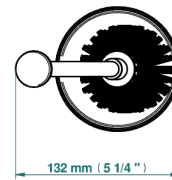

# 1900 WITH LEVER HANDLES

G28-4700

Free standing toilet brush holder

THG<sup>®</sup>  
PARIS

18356

07/12/2021