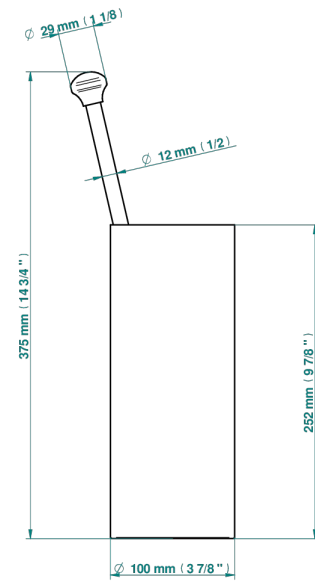

1900

G25-4700

Free standing toilet brush holder

18356

07/12/2021

CHARACTERISTIC

- 1900
- Free standing toilet brush holder

AVAILABLE FINITIONS