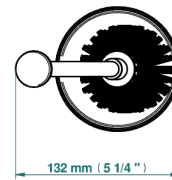

1900

G25-4700

Free standing toilet brush holder

18356

07/12/2021

CHARACTERISTIC

- 1900
- Free standing toilet brush holder

AVAILABLE FINITIONS