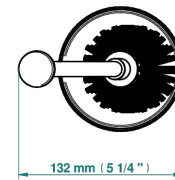

BROADWAY WITH WHITE PORCELAIN LEVER HANDLES

A04-4700

Free standing toilet brush holder

18356

07/12/2021

CHARACTERISTIC

- Broadway with white porcelain lever handles
- Free standing toilet brush holder

AVAILABLE FINITIONS