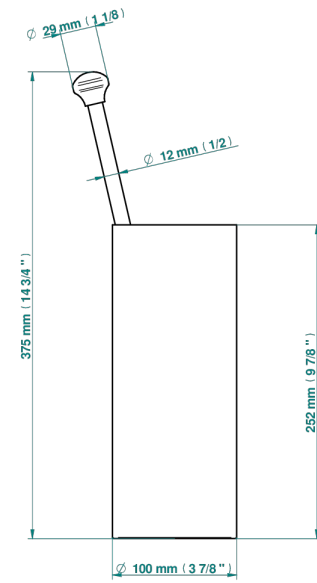

BROADWAY WITH WHITE PORCELAIN LEVER HANDLES

A04-4700

Free standing toilet brush holder

18356

07/12/2021

CHARACTERISTIC

- Broadway with white porcelain lever handles
- Free standing toilet brush holder

AVAILABLE FINITIONS