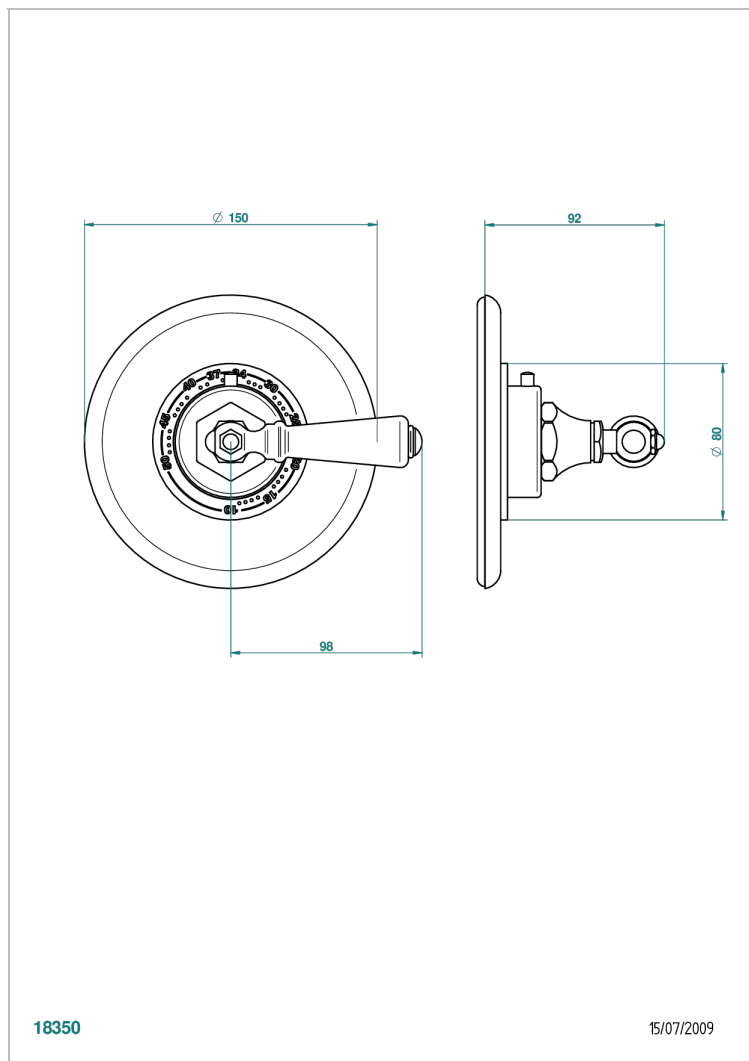

CHARLESTON CON MANETAS

G75-15EN16US

Trim plate and handle for eurotherm valve

THG[®]
PARIS

18350

15/07/2009

CARACTERÍSTICAS

- Charleston con manetas
- Trim plate and handle for eurotherm valve