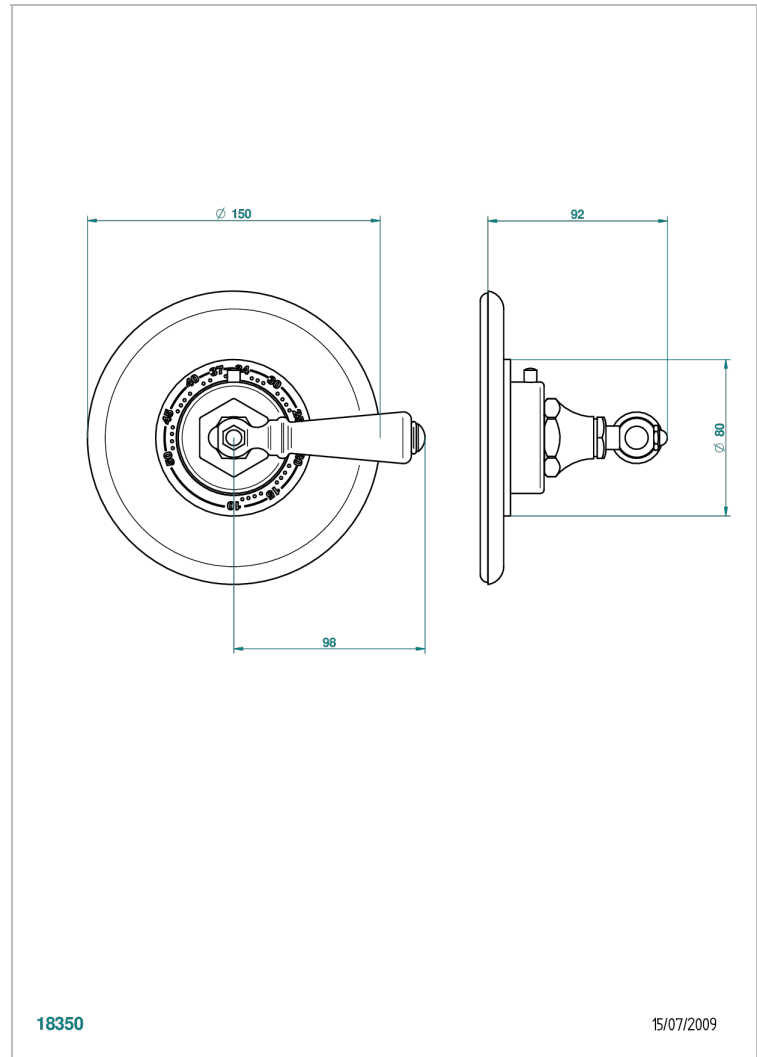

CHARLESTON WITH LEVER HANDLES

G75-15EN16US

Trim plate and handle for eurotherm valve 8200/us & 8300/us

CHARACTERISTIC

- Charleston with lever handles
- Trim plate and handle for eurotherm valve 8200/us & 8300/us