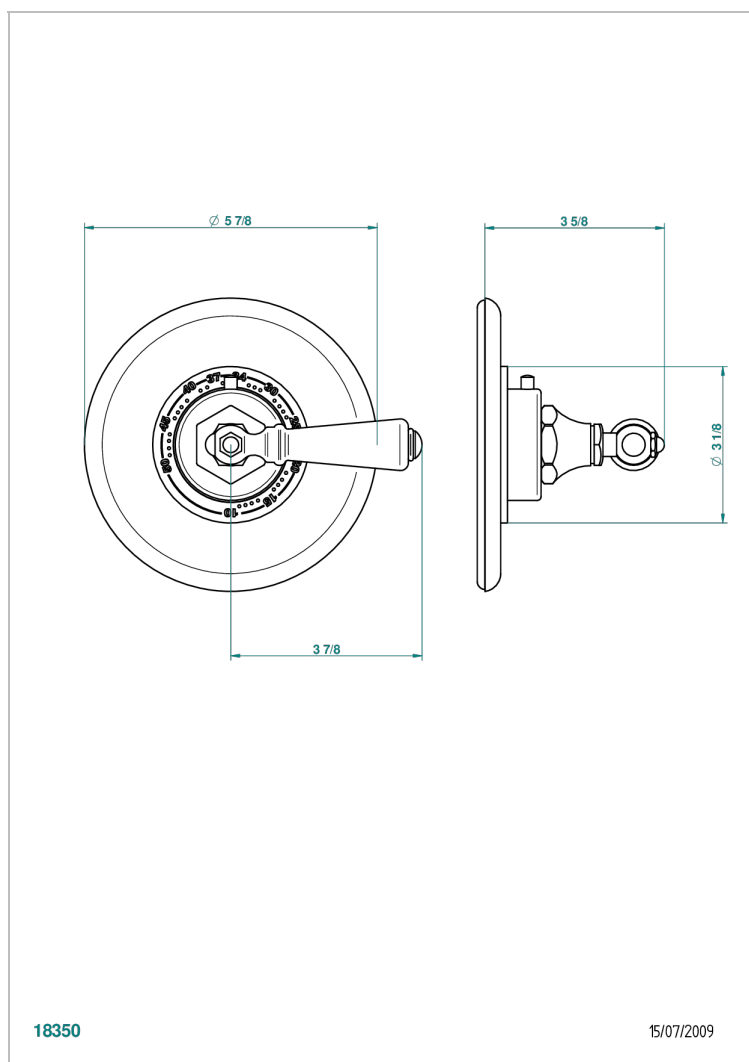

# CHARLESTON CON MANETAS

G75-15EN16US

Trim plate and handle for eurotherm valve

THG<sup>®</sup>  
PARIS

## CARACTERÍSTICAS

- Charleston con manetas
- Trim plate and handle for eurotherm valve