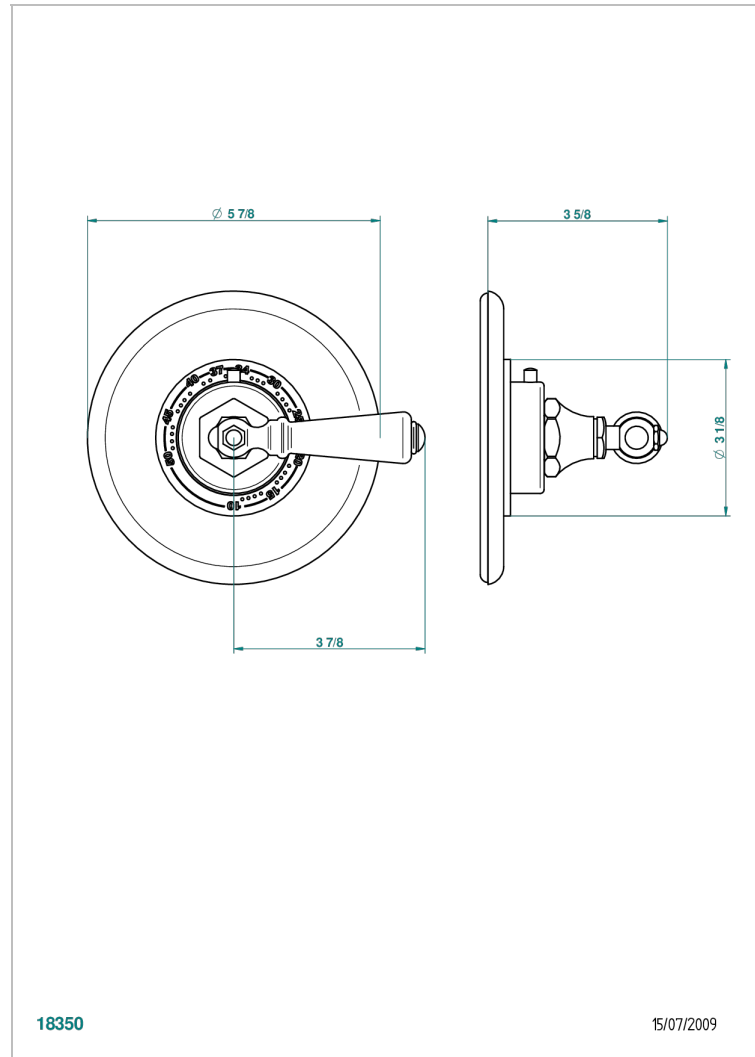

# CHARLESTON WITH LEVER HANDLES

G75-15EN16US

Trim plate and handle for eurotherm valve 8200/us & 8300/us

## CHARACTERISTIC

- Charleston with lever handles
- Trim plate and handle for eurotherm valve 8200/us & 8300/us