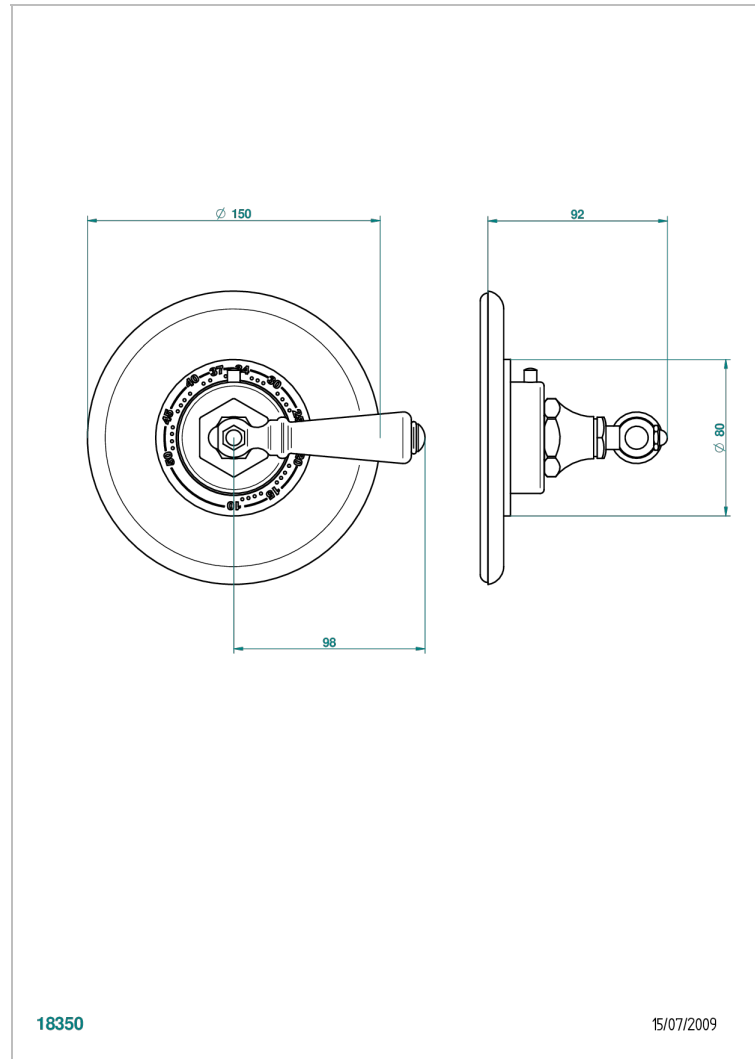

CHARLESTON WITH LEVER HANDLES

G75-15EN16EM

Trim plate and handle for eurotherm valve 8200/us & 8300/us

CHARACTERISTIC

- Charleston with lever handles
- Trim plate and handle for eurotherm valve 8200/us & 8300/us