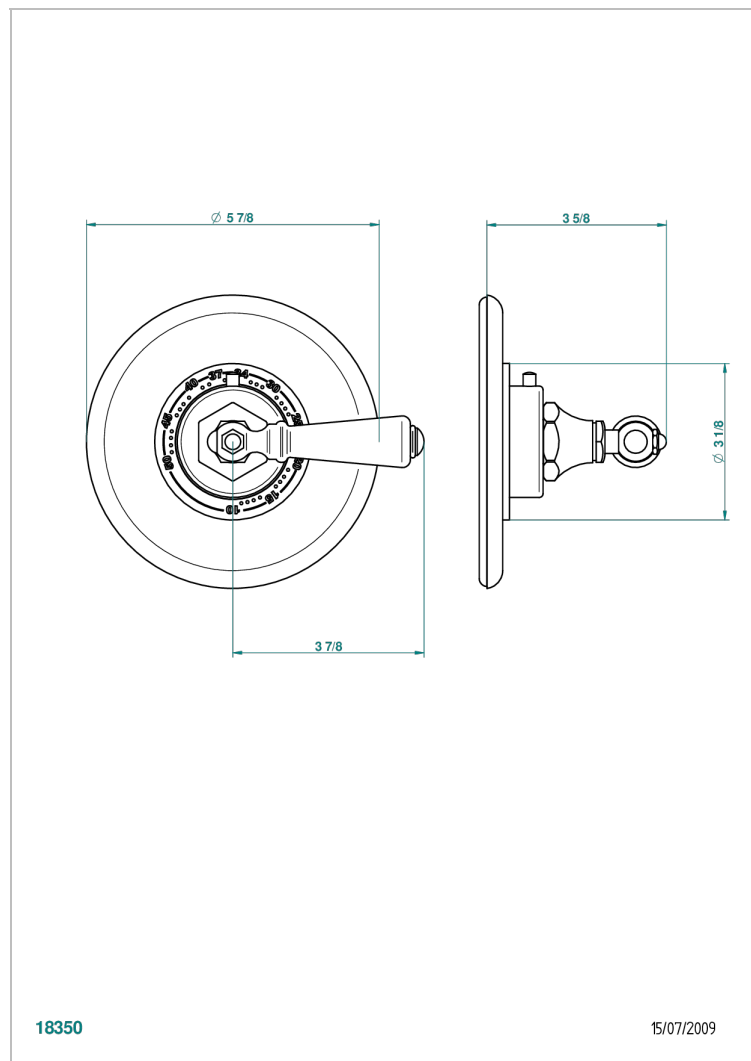

CHARLESTON WITH LEVER HANDLES

G75-15EN16EM

Trim plate and handle for eurotherm valve 8200/us & 8300/us

THG[®]
PARIS

CHARACTERISTIC

- Charleston with lever handles
- Trim plate and handle for eurotherm valve 8200/us & 8300/us