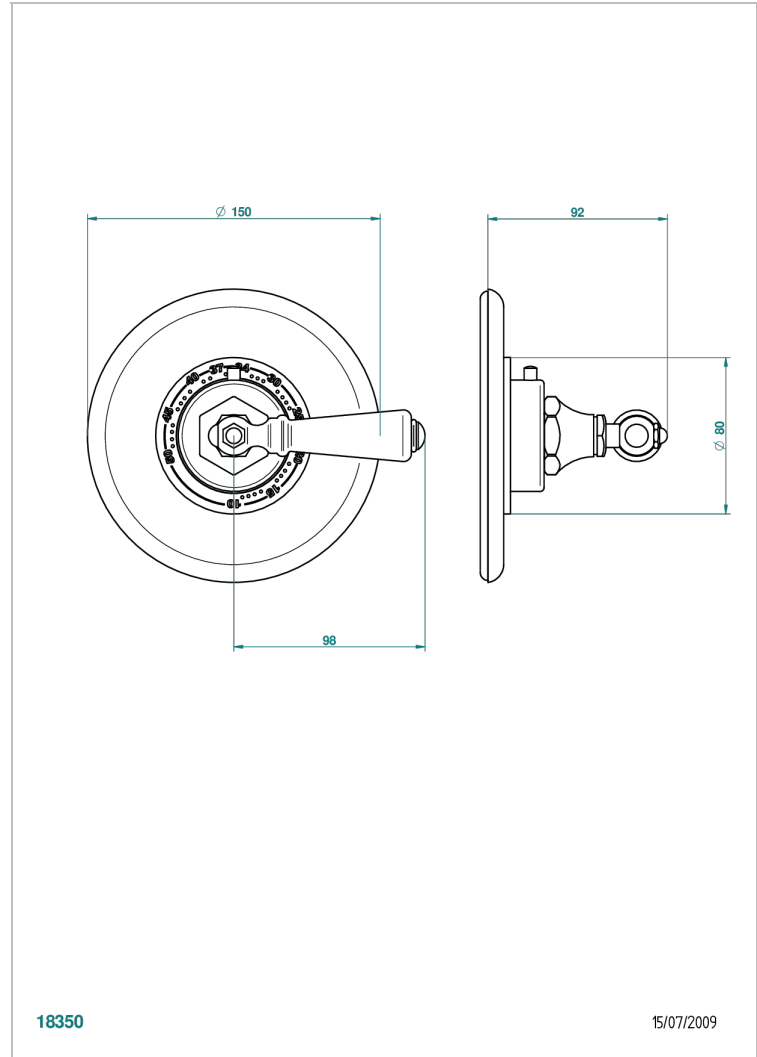

CHARLESTON WITH LEVER

G75-15EN16EM

Trim for Eurotherm thermostat n° 8105N, 8200N, 8300

THG[®]
PARIS

CHARACTERISTIC

- Charleston with lever
- Trim for Eurotherm thermostat n° 8105N, 8200N, 8300

RELATED SKU'S

- Ref. G00-8105N 1/2" Eurotherm thermostat, 40 l/min with wax cartridge
- Ref. G00-8200N 3/4" Eurotherm thermostat, 80 l/min

AVAILABLE FINITIONS

Antique nickel - H28
Black ceram - D30
Blush PVD - H62
Brass color PVD - H49
Brown bronze color PVD - F33
Gold color PVD - H52