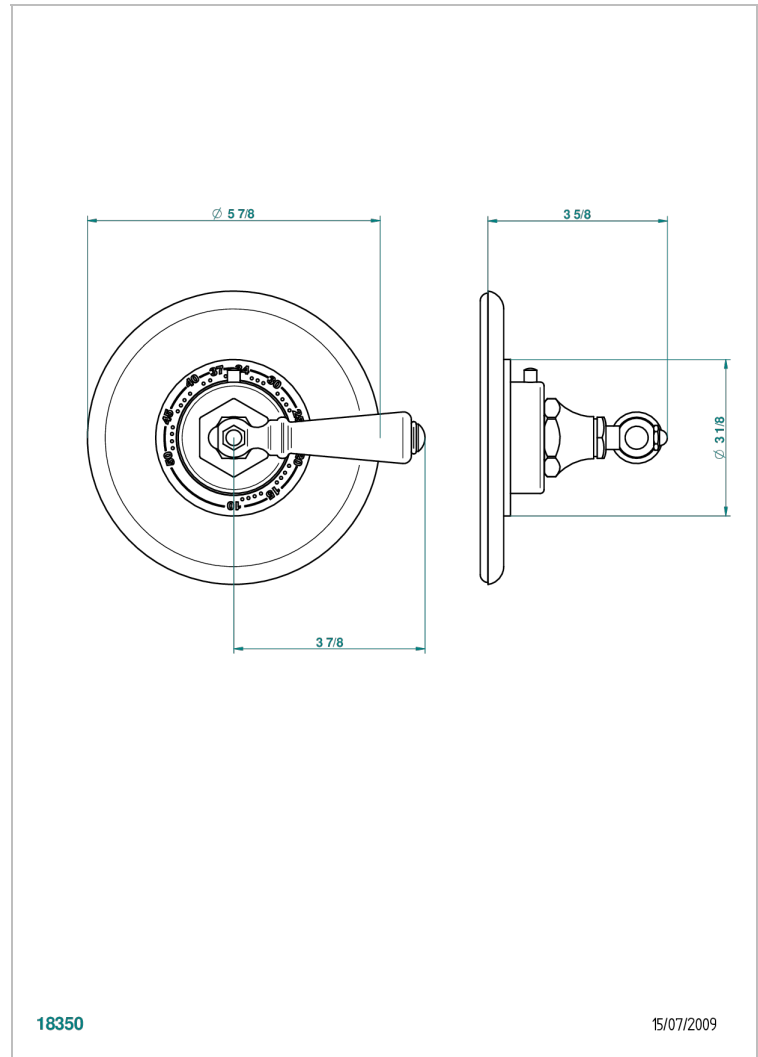

CHARLESTON WITH LEVER

G75-15EN16EM

Trim for Eurotherm thermostat n° 8105N, 8200N, 8300

THG[®]
PARIS

CHARACTERISTIC

- Charleston with lever
- Trim for Eurotherm thermostat n° 8105N, 8200N, 8300

RELATED SKU'S

- Ref. G00-8105N 1/2" Eurotherm thermostat, 40 l/min with wax cartridge
- Ref. G00-8200N 3/4" Eurotherm thermostat, 80 l/min

AVAILABLE FINITIONS

Antique nickel - H28
Black ceram - D30
Blush PVD - H62
Brass color PVD - H49
Brown bronze color PVD - F33
Gold color PVD - H52