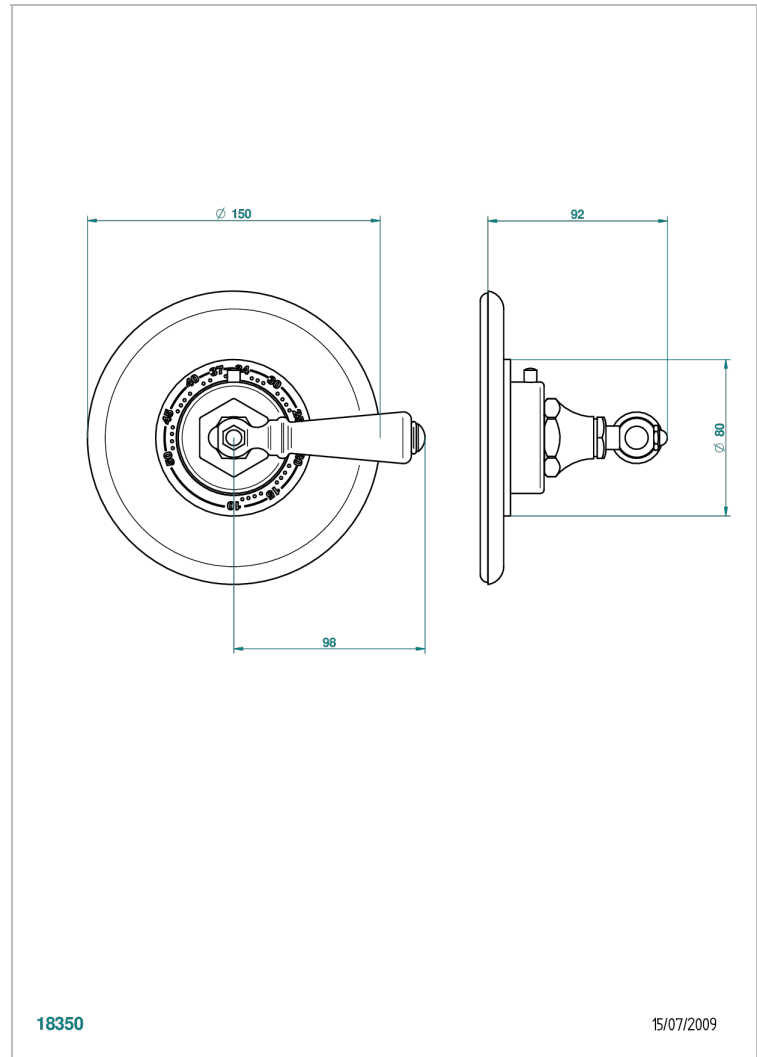

CHARLESTON WITH LEVER

G75-15EN16EM

Trim for Eurotherm thermostat n° 8105N, 8200N, 8300

THG[®]
PARIS

CHARACTERISTIC

- Charleston with lever
- Trim for Eurotherm thermostat n° 8105N, 8200N, 8300

RELATED SKU'S

- Ref. G00-8105N 1/2" Eurotherm thermostat, 40 l/min with wax cartridge
- Ref. G00-8200N 3/4" Eurotherm thermostat, 80 l/min

AVAILABLE FINITIONS

Antique nickel - H28
Black ceram - D30
Blush PVD - H62
Brass color PVD - H49
Brown bronze color PVD - F33
Gold color PVD - H52