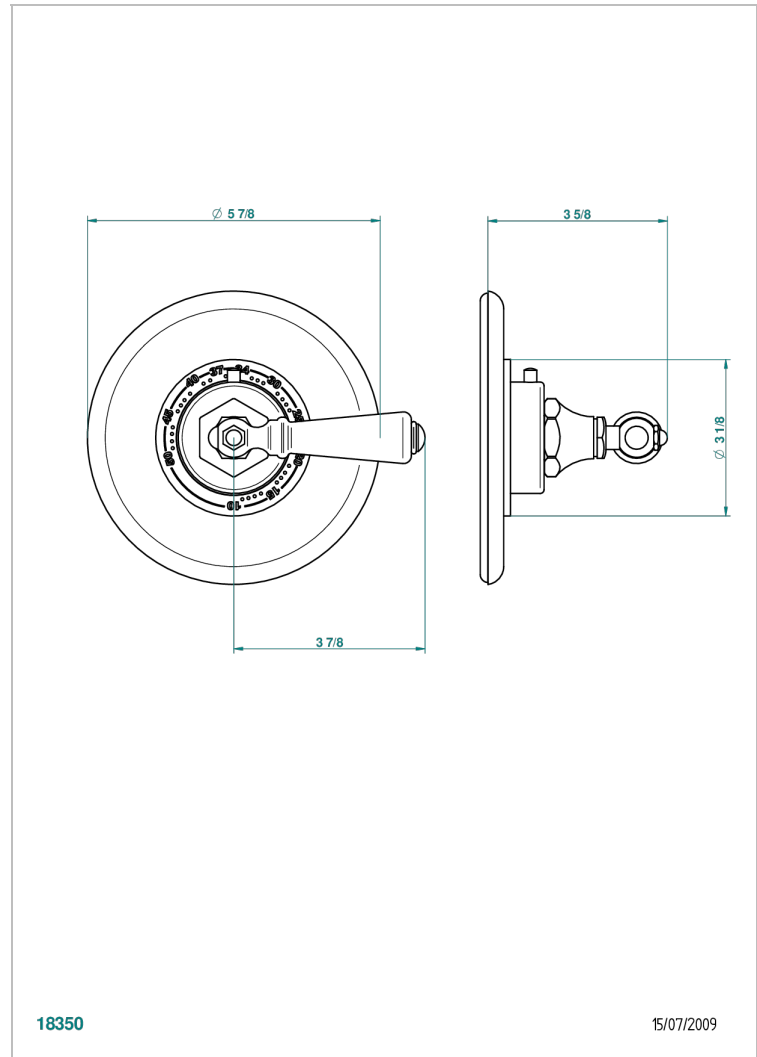

CHARLESTON WITH LEVER

G75-15EN16EM

Trim for Eurotherm thermostat n° 8105N, 8200N, 8300

THG[®]
PARIS

CHARACTERISTIC

- Charleston with lever
- Trim for Eurotherm thermostat n° 8105N, 8200N, 8300

RELATED SKU'S

- Ref. G00-8105N 1/2" Eurotherm thermostat, 40 l/min with wax cartridge
- Ref. G00-8200N 3/4" Eurotherm thermostat, 80 l/min

AVAILABLE FINITIONS

Antique nickel - H28
Black ceram - D30
Blush PVD - H62
Brass color PVD - H49
Brown bronze color PVD - F33
Gold color PVD - H52