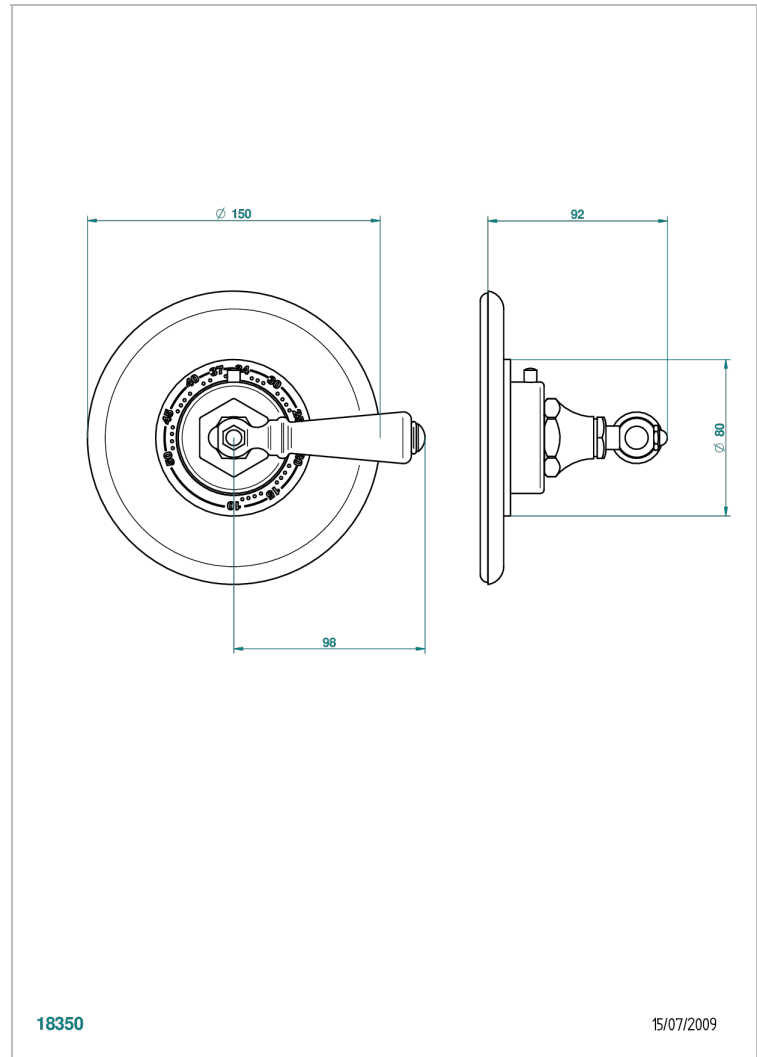

1900 WITH LEVER HANDLES

G28-15EN16US

Trim plate and handle for eurotherm valve 8200/us & 8300/us

CHARACTERISTIC

- 1900 with lever handles
- Trim plate and handle for eurotherm valve 8200/us & 8300/us

AVAILABLE FINITIONS