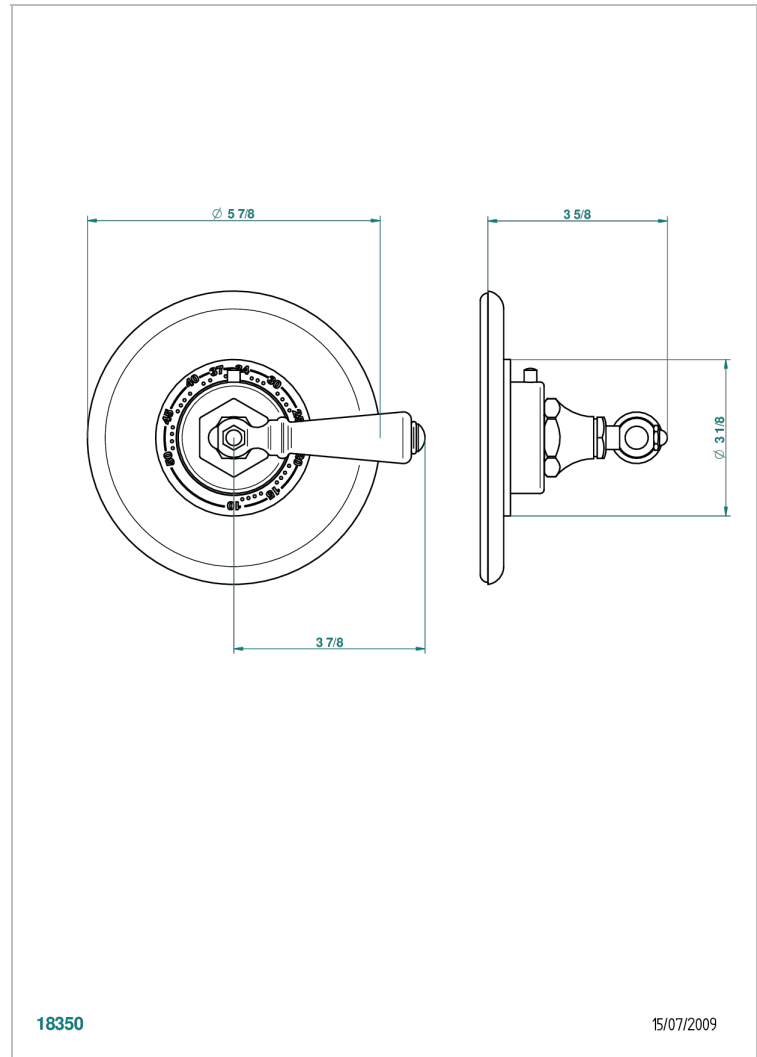

1900 WITH LEVER HANDLES

G28-15EN16US

Trim plate and handle for eurotherm valve 8200/us & 8300/us

CHARACTERISTIC

- 1900 with lever handles
- Trim plate and handle for eurotherm valve 8200/us & 8300/us

AVAILABLE FINITIONS