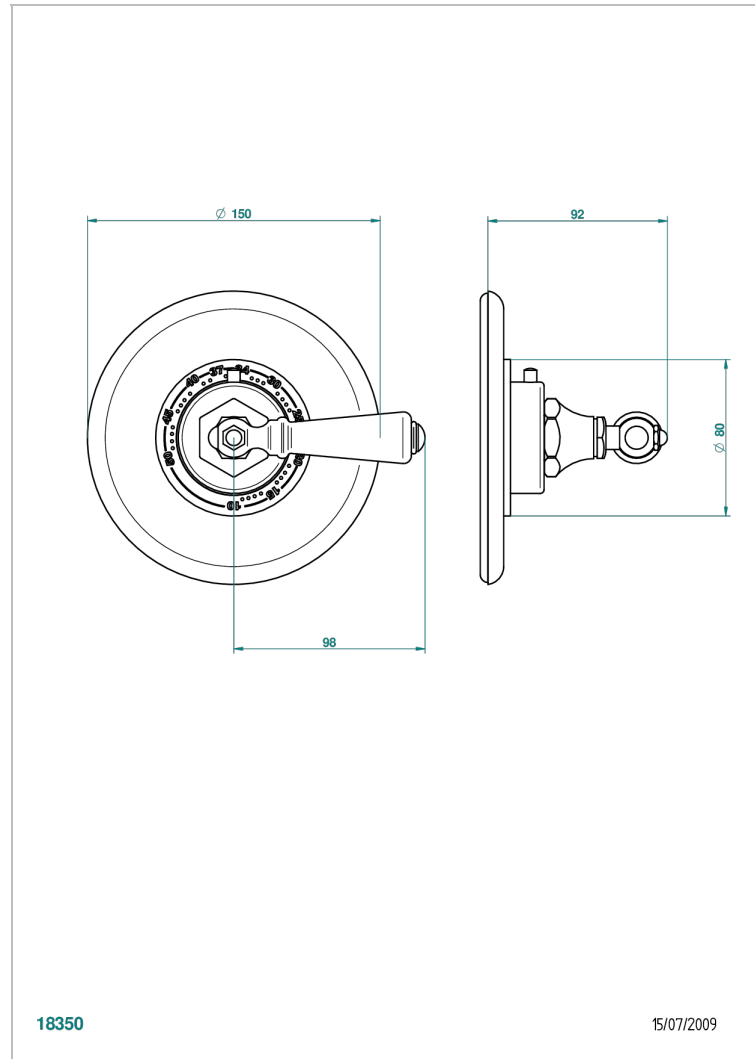

1900 WITH LEVER HANDLES

G28-15EN16EM

Trim plate and handle for eurotherm valve 8200/us & 8300/us

CHARACTERISTIC

- 1900 with lever handles
- Trim plate and handle for eurotherm valve 8200/us & 8300/us

AVAILABLE FINITIONS