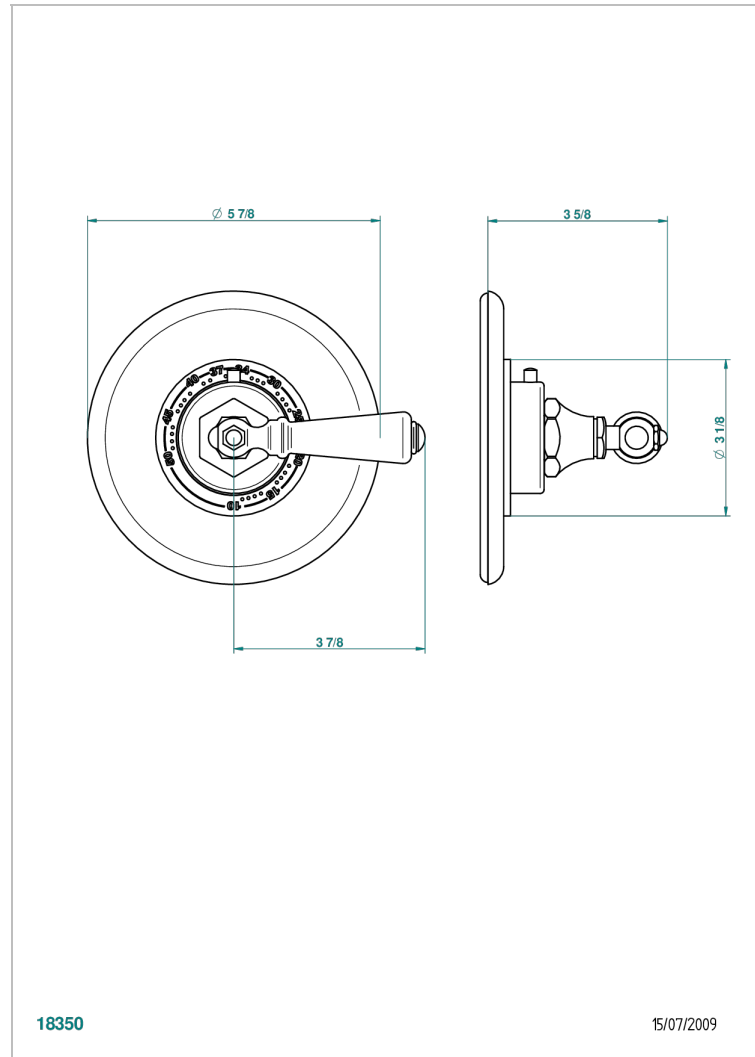

# 1900 WITH LEVER HANDLES

G28-15EN16EM

Trim plate and handle for eurotherm valve 8200/us & 8300/us

## CHARACTERISTIC

- 1900 with lever handles
- Trim plate and handle for eurotherm valve 8200/us & 8300/us