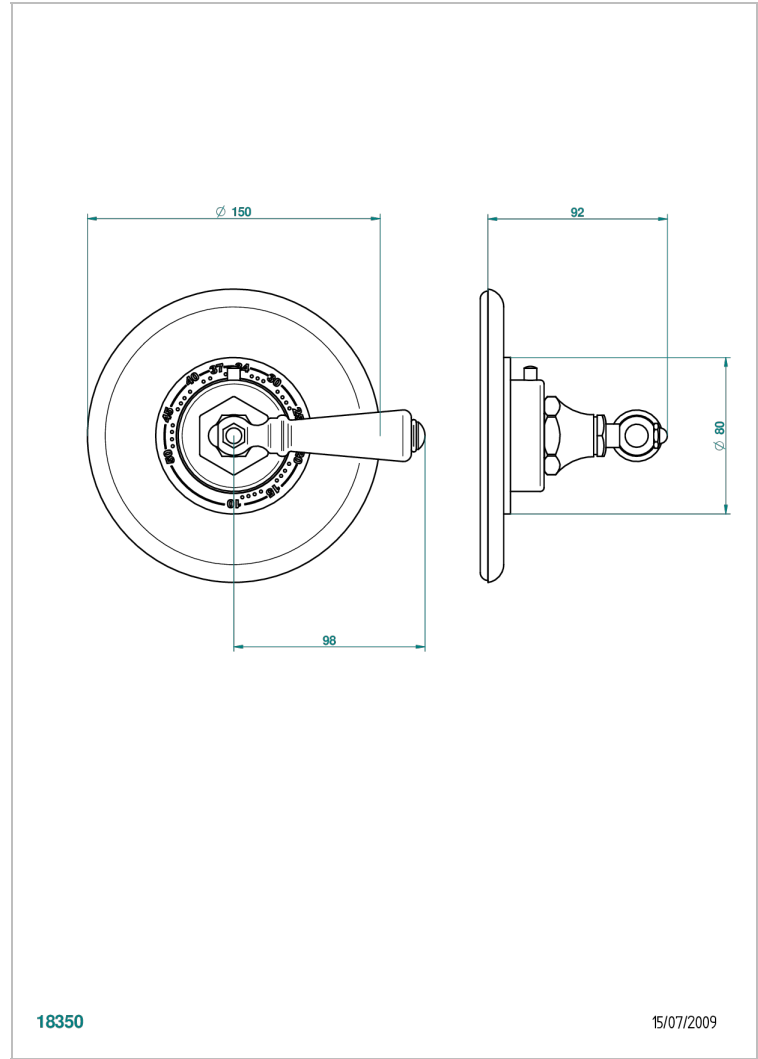

1900 WITH LEVER

G28-15EN16EM

Trim for Eurotherm thermostat n° 8105N, 8200N, 8300

THG[®]
PARIS

CHARACTERISTIC

- 1900 with lever
- Trim for Eurotherm thermostat n° 8105N, 8200N, 8300

RELATED SKU'S

- Ref. G00-8105N 1/2" Eurotherm thermostat, 40 l/min with wax cartridge
- Ref. G00-8200N 3/4" Eurotherm thermostat, 80 l/min