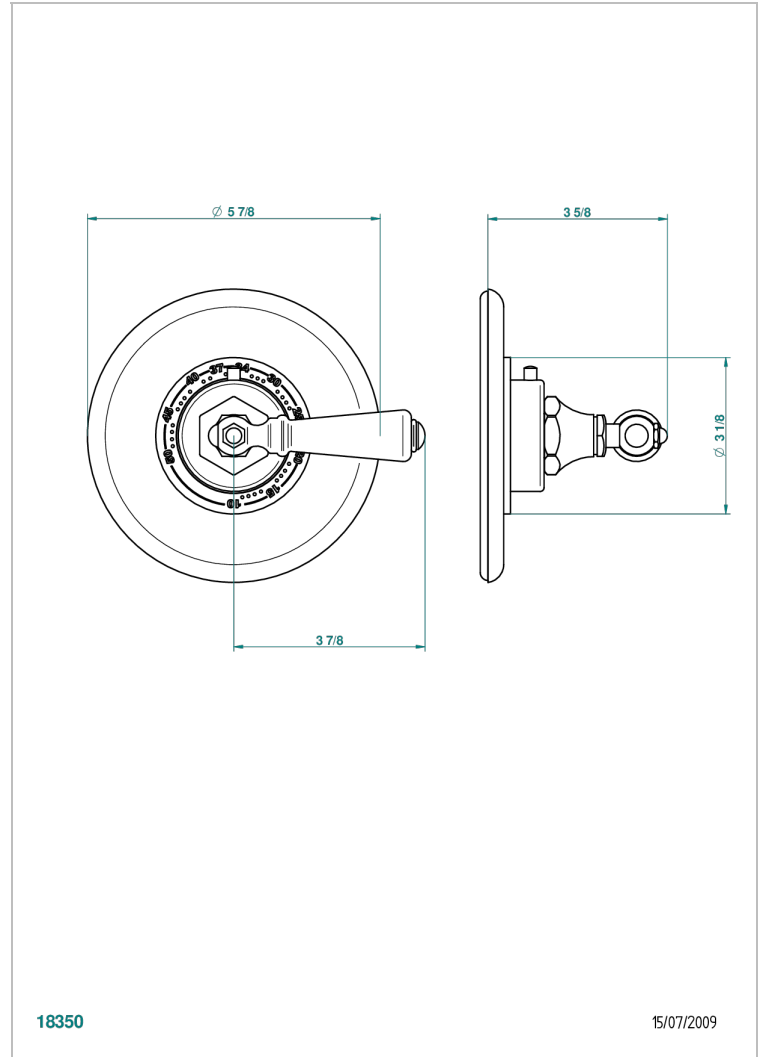

1900 WITH LEVER

G28-15EN16EM

Trim for Eurotherm thermostat n° 8105N, 8200N, 8300

18350

15/07/2009

CHARACTERISTIC

- 1900 with lever
- Trim for Eurotherm thermostat n° 8105N, 8200N, 8300

RELATED SKU'S

- Ref. G00-8105N 1/2" Eurotherm thermostat, 40 l/min with wax cartridge
- Ref. G00-8200N 3/4" Eurotherm thermostat, 80 l/min

AVAILABLE FINITIONS

Antique nickel - H28
Black ceram - D30
Blush PVD - H62
Brass color PVD - H49
Brown bronze color PVD - F33
Gold color PVD - H52