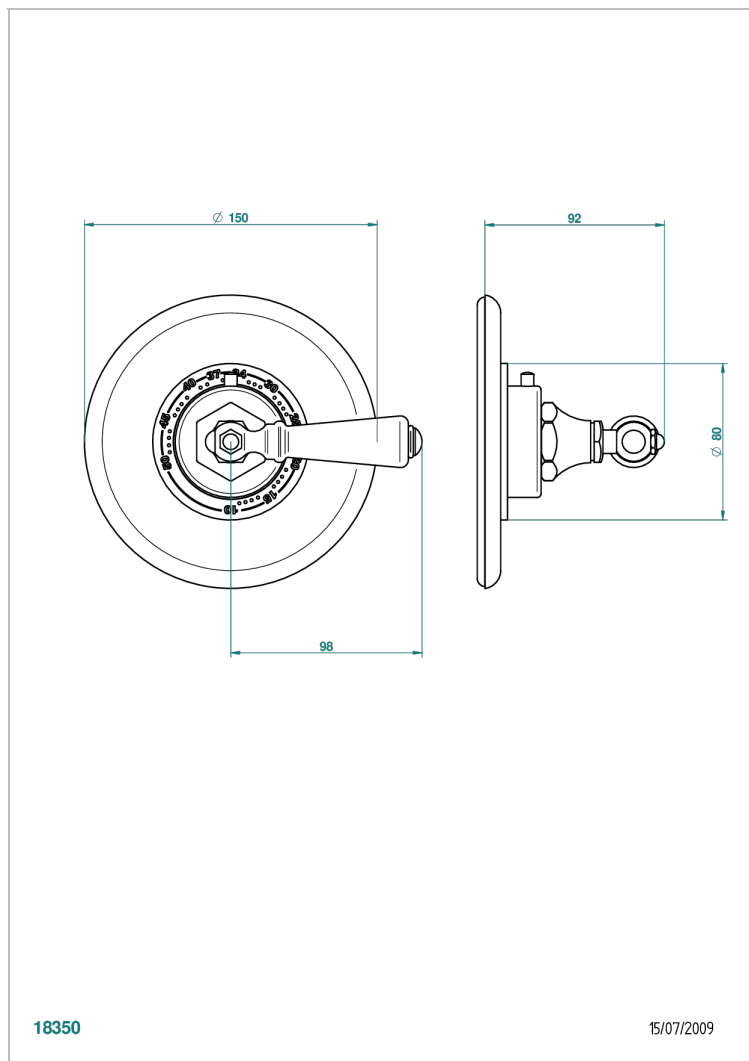

BROADWAY WITH WHITE PORCELAIN LEVER HANDLES

A04-15EN16US

Trim plate and handle for eurotherm valve 8200/us & 8300/us

CHARACTERISTIC

- Broadway with white porcelain lever handles
- Trim plate and handle for eurotherm valve 8200/us & 8300/us