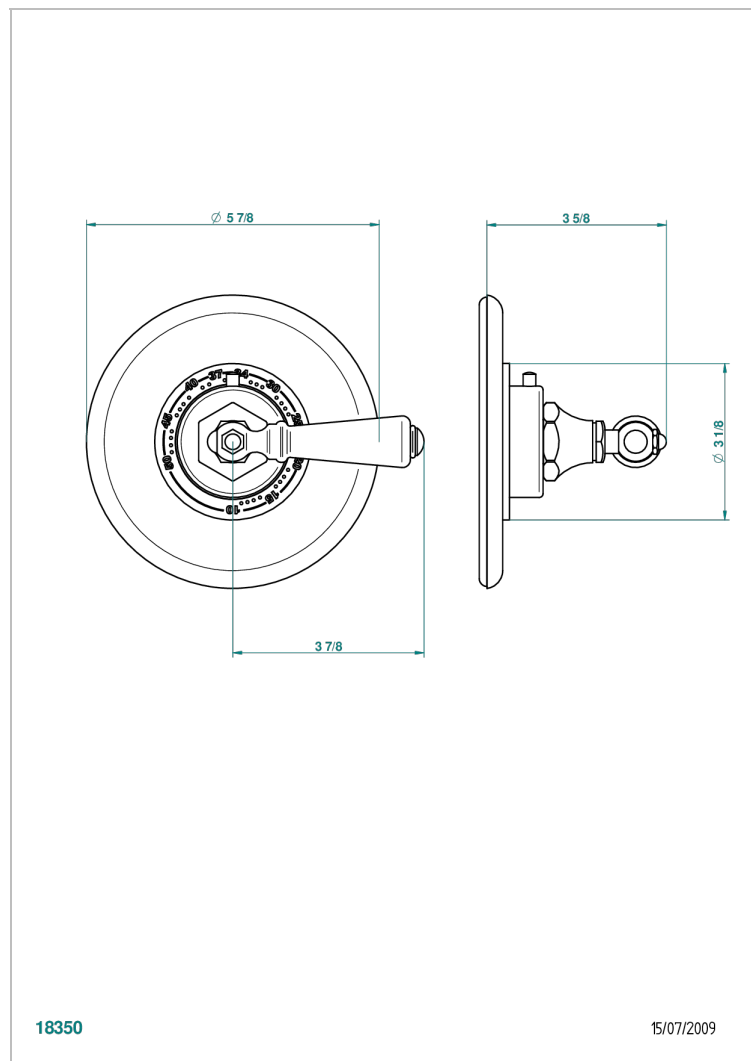

BROADWAY WITH WHITE PORCELAIN LEVER HANDLES

A04-15EN16US

Trim plate and handle for eurotherm valve 8200/us & 8300/us

CHARACTERISTIC

- Broadway with white porcelain lever handles
- Trim plate and handle for eurotherm valve 8200/us & 8300/us