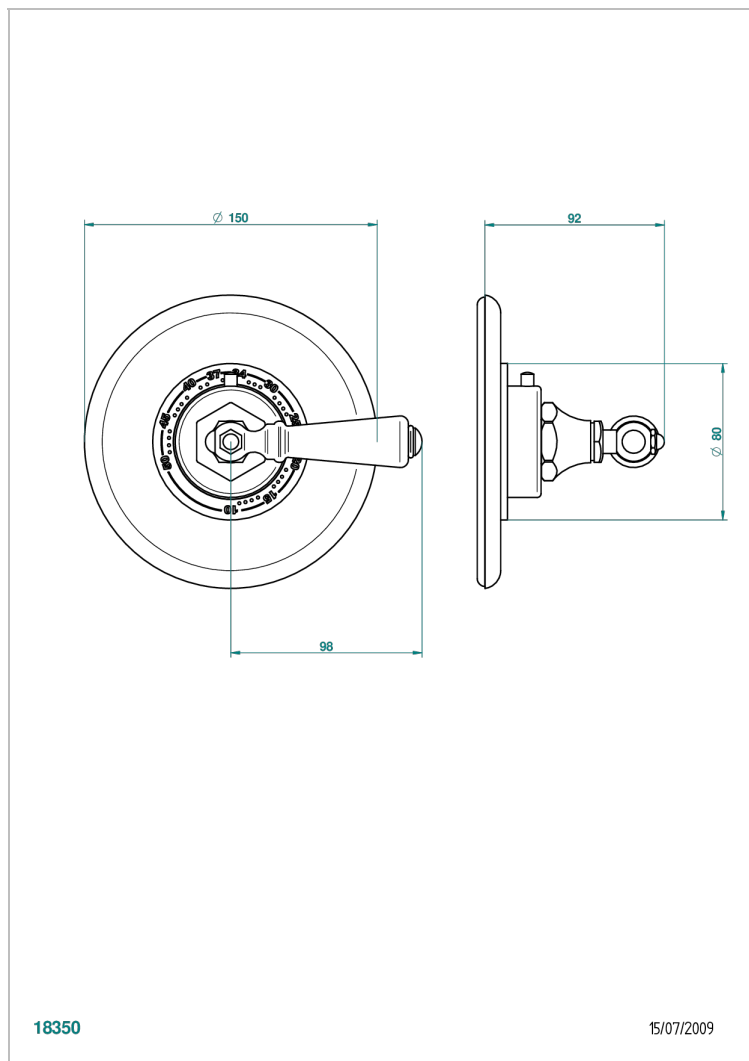

BROADWAY WITH WHITE PORCELAIN LEVER HANDLES

A04-15EN16EM

Trim plate and handle for eurotherm valve 8200/us & 8300/us

CHARACTERISTIC

- Broadway with white porcelain lever handles
- Trim plate and handle for eurotherm valve 8200/us & 8300/us