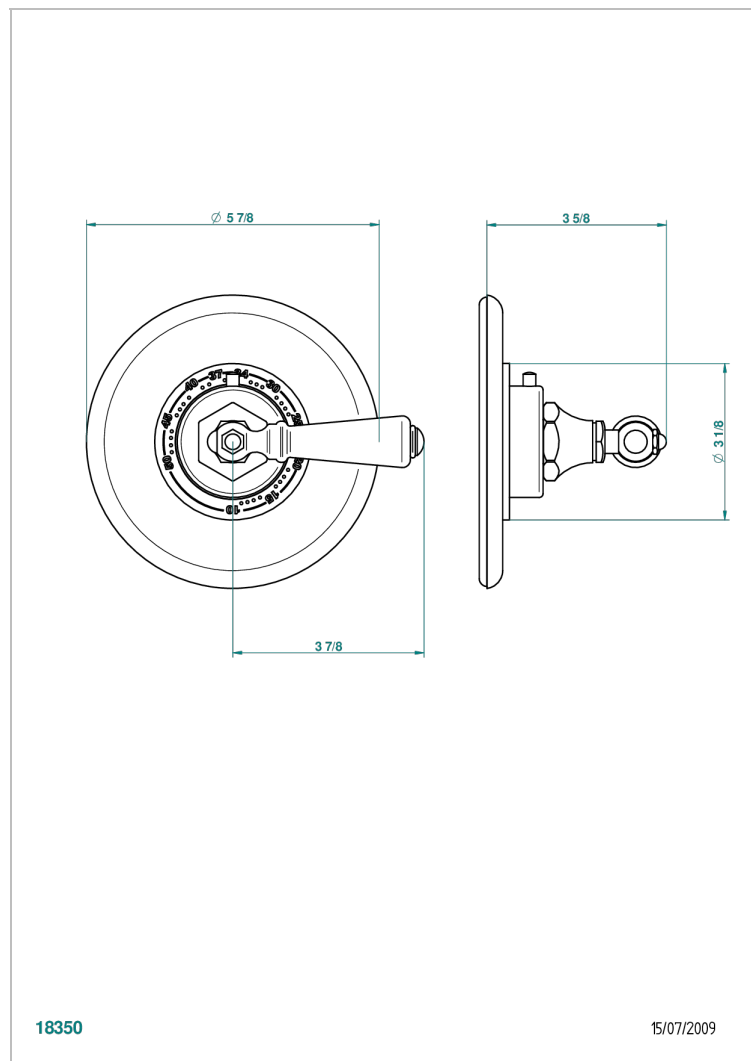

# BROADWAY WITH WHITE PORCELAIN LEVER HANDLES

A04-15EN16EM

Trim plate and handle for eurotherm valve 8200/us & 8300/us

18350

15/07/2009

## CHARACTERISTIC

- Broadway with white porcelain lever handles
- Trim plate and handle for eurotherm valve 8200/us & 8300/us