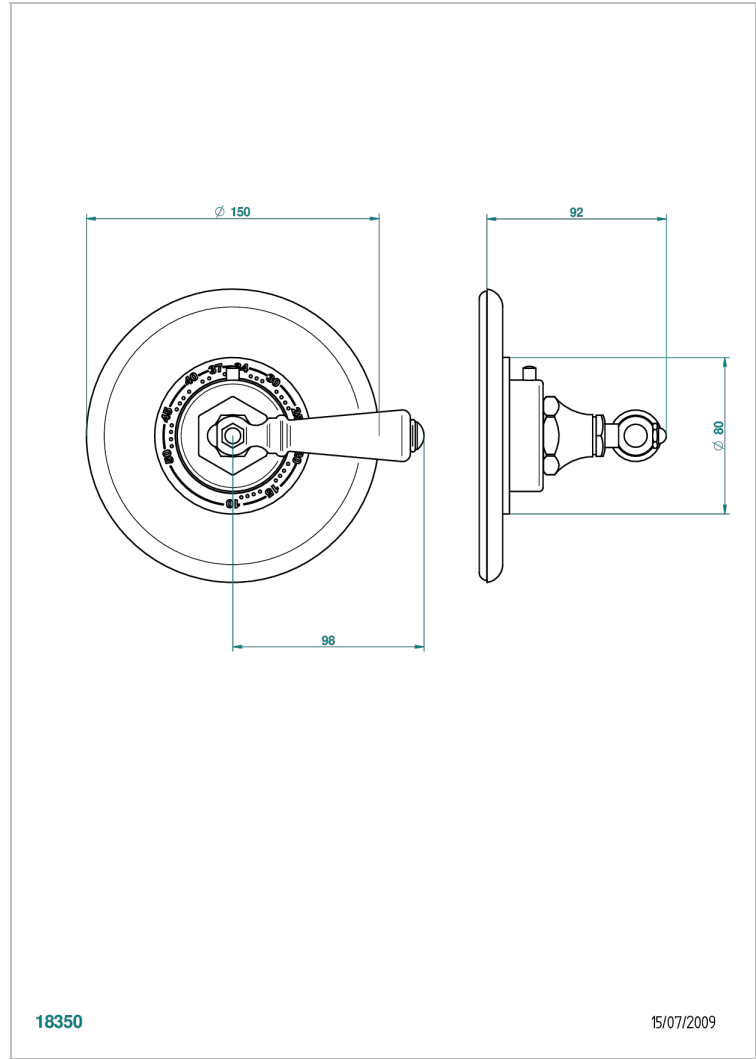

BROADWAY WITH LEVER

A04-15EN16EM

Trim for Eurotherm thermostat n° 8105N, 8200N, 8300

THG[®]
PARIS

CHARACTERISTIC

- Broadway with Lever
- Trim for Eurotherm thermostat n° 8105N, 8200N, 8300

RELATED SKU'S

- Ref. G00-8105N 1/2" Eurotherm thermostat, 40 l/min with wax cartridge
- Ref. G00-8200N 3/4" Eurotherm thermostat, 80 l/min