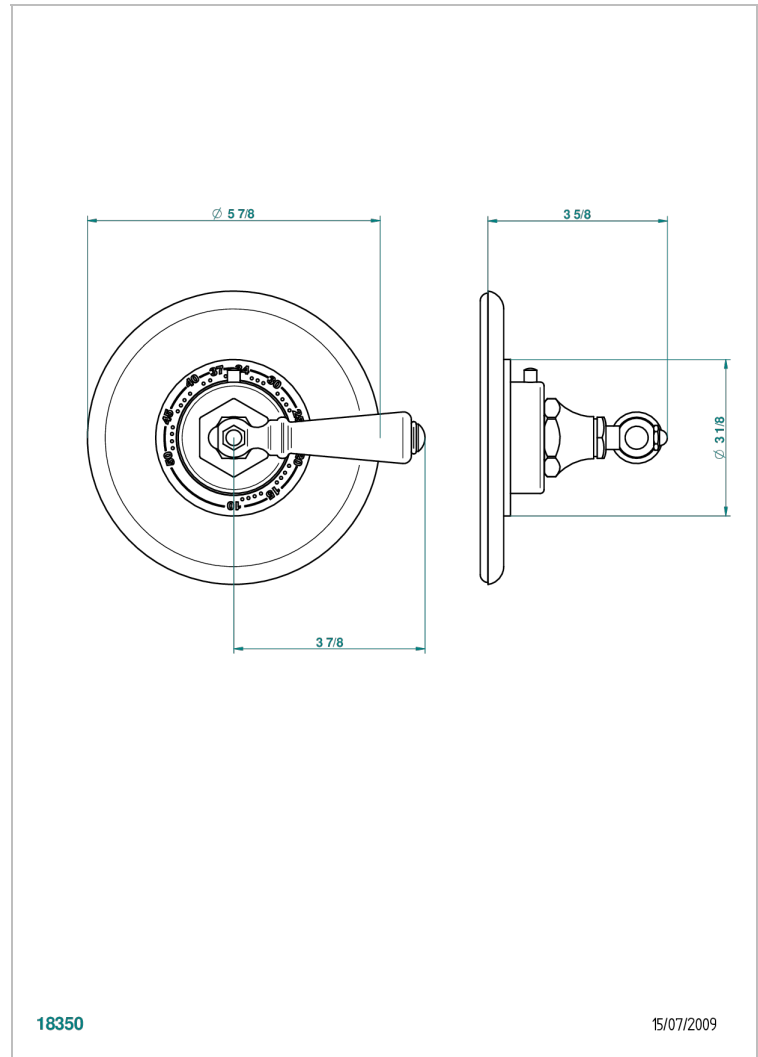

BROADWAY WITH LEVER

A04-15EN16EM

Trim for Eurotherm thermostat n° 8105N, 8200N, 8300

THG[®]
PARIS

CHARACTERISTIC

- Broadway with Lever
- Trim for Eurotherm thermostat n° 8105N, 8200N, 8300

RELATED SKU'S

- Ref. G00-8105N 1/2" Eurotherm thermostat, 40 l/min with wax cartridge
- Ref. G00-8200N 3/4" Eurotherm thermostat, 80 l/min