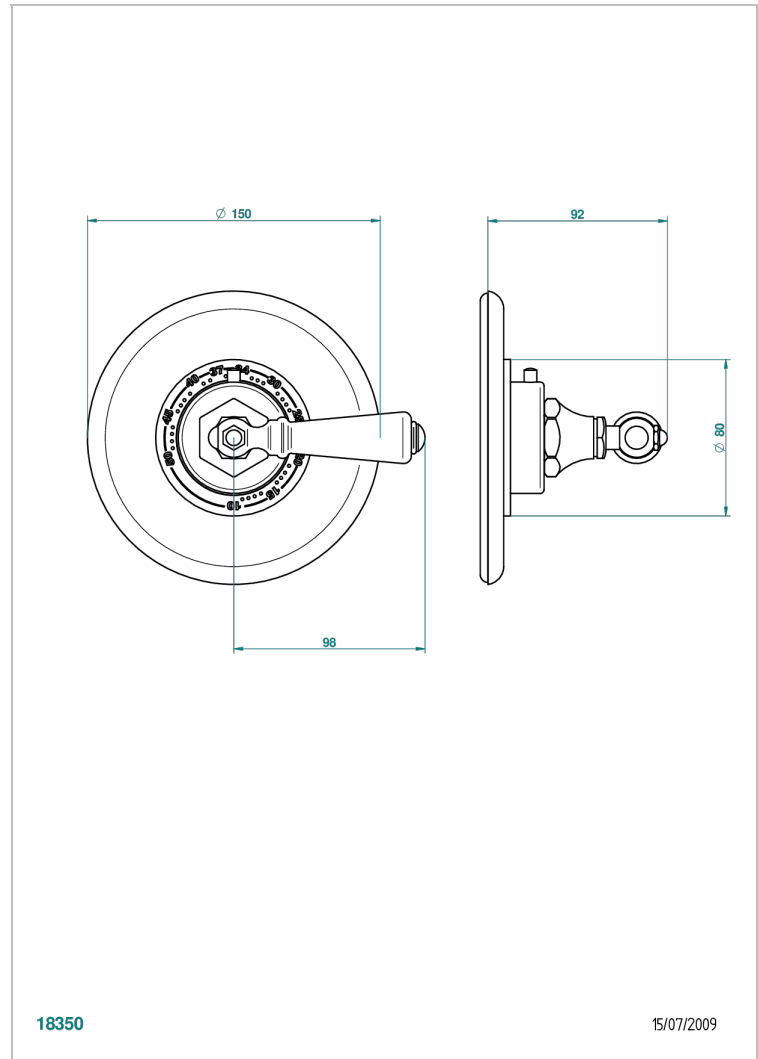

BROADWAY WITH LEVER

A04-15EN16EM

Trim for Eurotherm thermostat n° 8105N, 8200N, 8300

THG[®]
PARIS

CHARACTERISTIC

- Broadway with Lever
- Trim for Eurotherm thermostat n° 8105N, 8200N, 8300

RELATED SKU'S

- Ref. G00-8105N 1/2" Eurotherm thermostat, 40 l/min with wax cartridge
- Ref. G00-8200N 3/4" Eurotherm thermostat, 80 l/min

AVAILABLE FINITIONS

Antique nickel - H28
Black ceram - D30
Blush PVD - H62
Brass color PVD - H49
Brown bronze color PVD - F33
Gold color PVD - H52

Graphite PVD - H64
Lacquered light bronze - D01
Matt Umber PVD - H67
Matt blush PVD - H60
Matt brass color PVD - H50
Matt brown bronze color PVD - F34