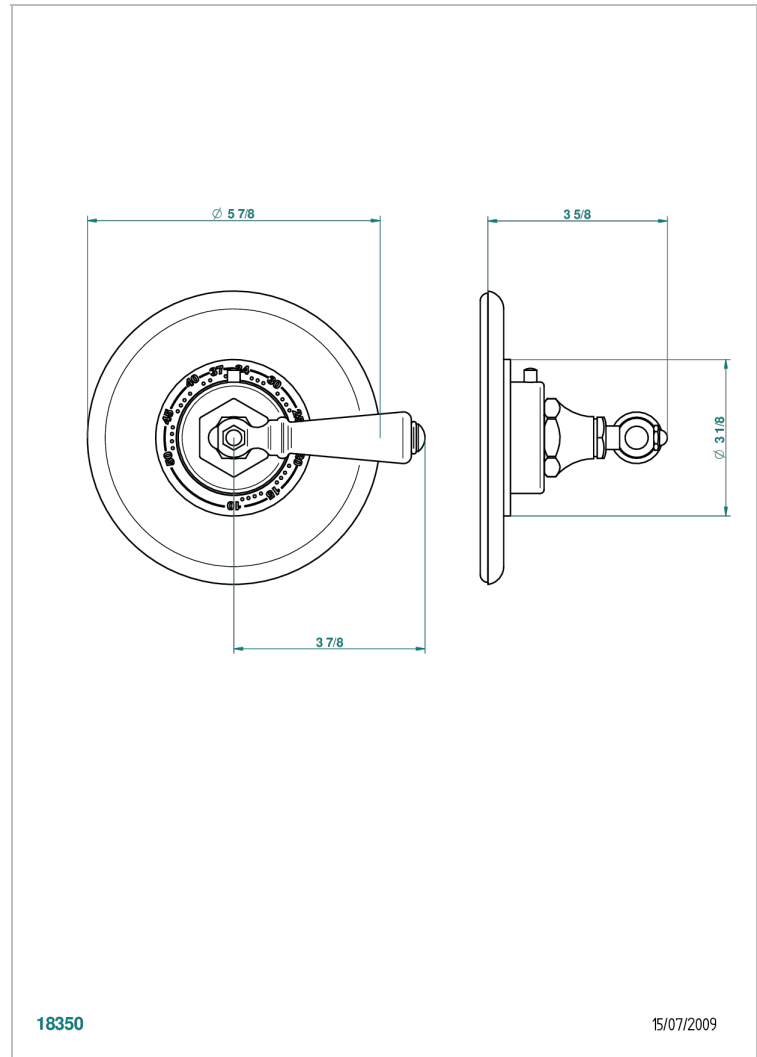

BROADWAY WITH LEVER

A04-15EN16EM

Trim for Eurotherm thermostat n° 8105N, 8200N, 8300

THG[®]
PARIS

CHARACTERISTIC

- Broadway with Lever
- Trim for Eurotherm thermostat n° 8105N, 8200N, 8300

RELATED SKU'S

- Ref. G00-8105N 1/2" Eurotherm thermostat, 40 l/min with wax cartridge
- Ref. G00-8200N 3/4" Eurotherm thermostat, 80 l/min

AVAILABLE FINITIONS

Antique nickel - H28
Black ceram - D30
Blush PVD - H62
Brass color PVD - H49
Brown bronze color PVD - F33
Gold color PVD - H52

Graphite PVD - H64
Lacquered light bronze - D01
Matt Umber PVD - H67
Matt blush PVD - H60
Matt brass color PVD - H50
Matt brown bronze color PVD - F34