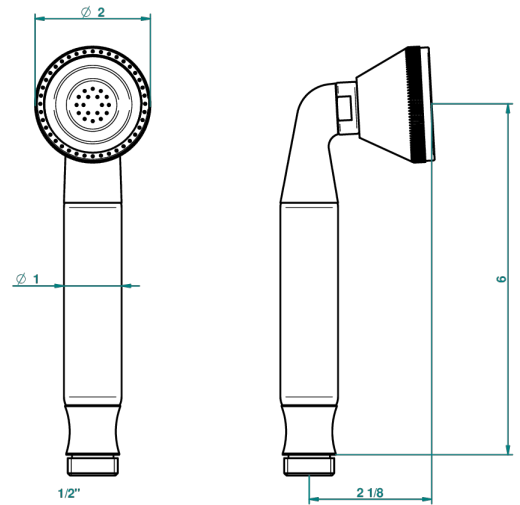

TRADITION WITH LEVER

A58-66

Stylised handshower 1/2", straight

THG[®]
PARIS

1834

07/12/2010

CHARACTERISTIC

- ACS : 20ACCLY557