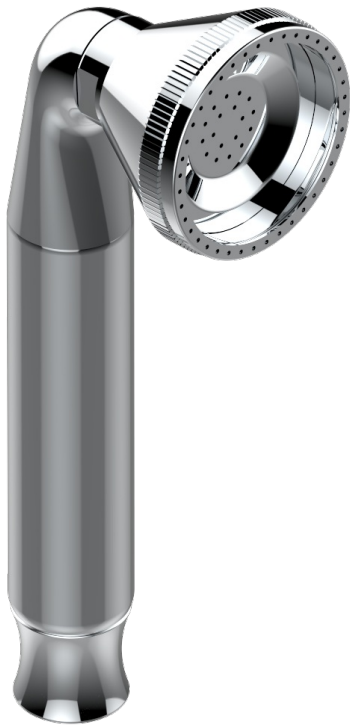

TRADITION WITH LEVER

A58-66

Stylised handshower 1/2", straight

THG[®]
PARIS

1834

07/12/2010

CHARACTERISTIC

- ACS : 20ACCLY557

STANDARDS

AVAILABLE FINITIONS

Antique nickel - H28
Black ceram - D30
Blush PVD - H62
Brass color PVD - H49
Brown bronze color PVD - F33
Gold color PVD - H52

Graphite PVD - H64
Lacquered light bronze - D01
Matt Umber PVD - H67
Matt blush PVD - H60
Matt brass color PVD - H50
Matt brown bronze color PVD - F34

Matt chrome - C02
Matt gold - F07
Matt gold color PVD - H53
Matt graphite PVD - H65
Matt nickel (color finish) - C01
Matt nickel color PVD - H56

Natural smoked Brass - A13
Nickel color PVD - H55
Polished chrome (color finish) - A02
Polished chrome / Polished gold (color finish) - G02
Polished gold (color finish) - F01
Polished nickel - B01