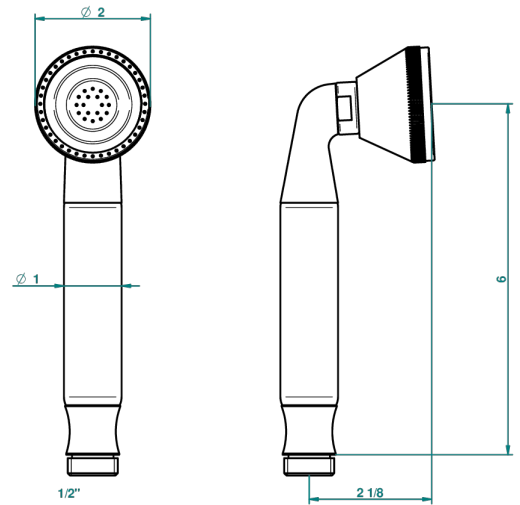

# ART DECO WITH LEVER

A55-66

Stylised handshower 1/2", straight

1834

07/12/2010

## CHARACTERISTIC

- ACS : 20ACCLY557