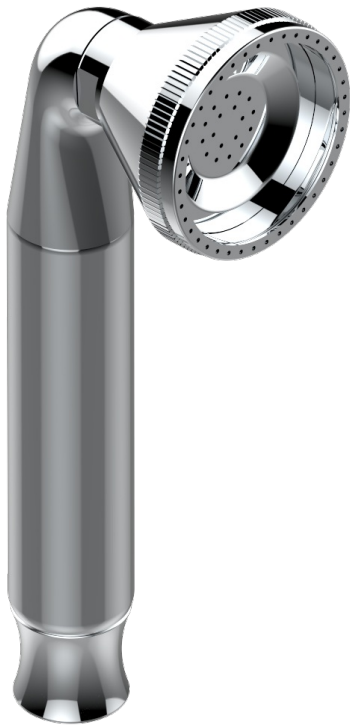

# ART DECO WITH LEVER

A55-66

Stylised handshower 1/2", straight

1834

07/12/2010

## CHARACTERISTIC

- ACS : 20ACCLY557

## AVAILABLE FINITIONS

Antique nickel - H28  
Black ceram - D30  
Blush PVD - H62  
Brass color PVD - H49  
Brown bronze color PVD - F33  
Gold color PVD - H52

Graphite PVD - H64  
Lacquered light bronze - D01  
Matt Umber PVD - H67  
Matt blush PVD - H60  
Matt brass color PVD - H50  
Matt brown bronze color PVD - F34