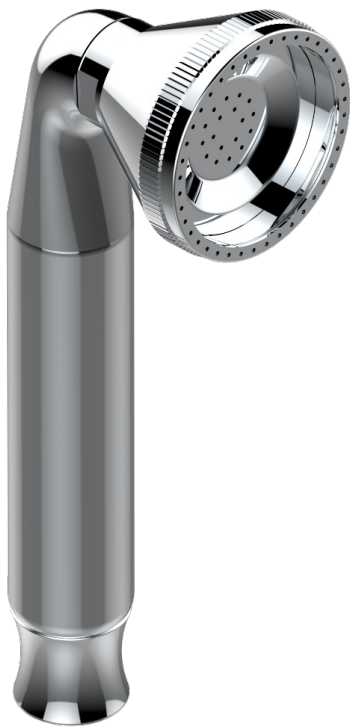

ART DECO WITH LEVER

A55-66

Stylised handshower 1/2", straight

1834

07/12/2010

CHARACTERISTIC

- ACS : 20ACCLY557

STANDARDS

AVAILABLE FINITIONS

Antique nickel - H28
Black ceram - D30
Blush PVD - H62
Brass color PVD - H49
Brown bronze color PVD - F33
Gold color PVD - H52

Graphite PVD - H64
Lacquered light bronze - D01
Matt Umber PVD - H67
Matt blush PVD - H60
Matt brass color PVD - H50
Matt brown bronze color PVD - F34

Matt chrome - C02
Matt gold - F07
Matt gold color PVD - H53
Matt graphite PVD - H65
Matt nickel (color finish) - C01
Matt nickel color PVD - H56

Natural smoked Brass - A13
Nickel color PVD - H55
Polished chrome (color finish) - A02
Polished chrome / Polished gold (color finish) - G02
Polished gold (color finish) - F01
Polished nickel - B01