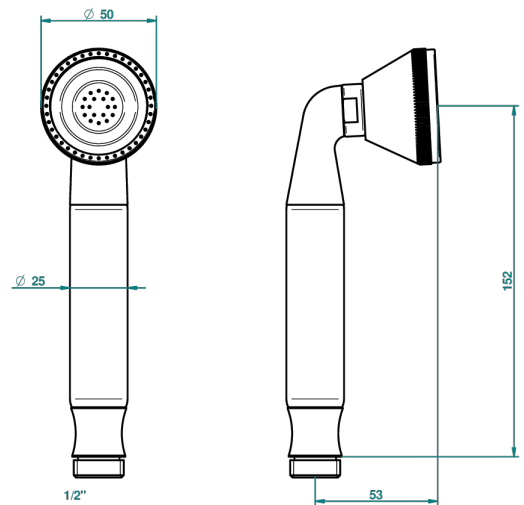

ART DECO WITH LEVER

A55-66

Stylised handshower 1/2", straight

1834

07/12/2010

CHARACTERISTIC

- ACS : 20ACCLY557

STANDARDS