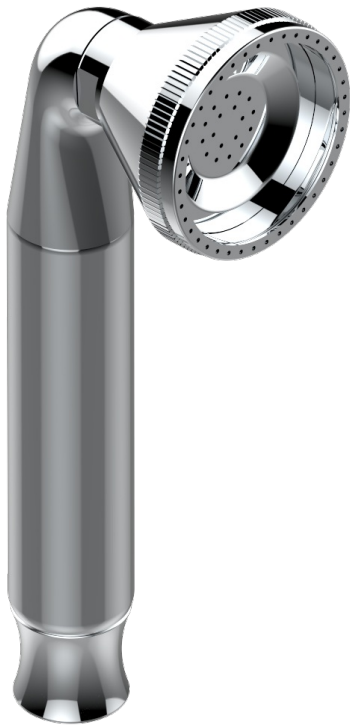

ART DECO WITH LEVER

A55-66

Stylised handshower 1/2", straight

THG[®]
PARIS

1834

07/12/2010

CHARACTERISTIC

- ACS : 20ACCLY557

STANDARDS

AVAILABLE FINITIONS

Antique nickel - H28
Black ceram - D30
Blush PVD - H62
Brass color PVD - H49
Brown bronze color PVD - F33
Gold color PVD - H52

Graphite PVD - H64
Lacquered light bronze - D01
Matt Umber PVD - H67
Matt blush PVD - H60
Matt brass color PVD - H50
Matt brown bronze color PVD - F34