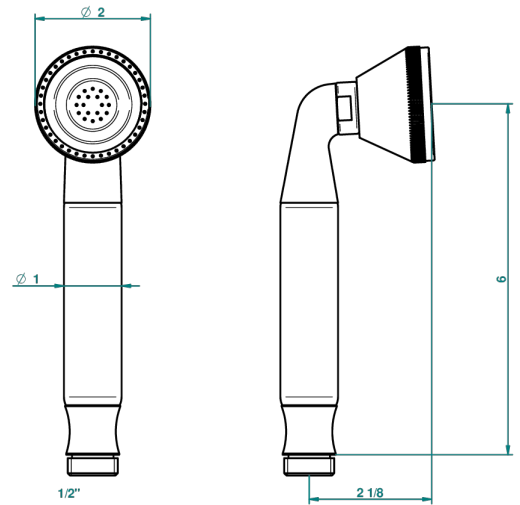

ART DECO WITH LEVER

A55-66

Stylised handshower 1/2", straight

THG[®]
PARIS

1834

07/12/2010

CHARACTERISTIC

- ACS : 20ACCLY557