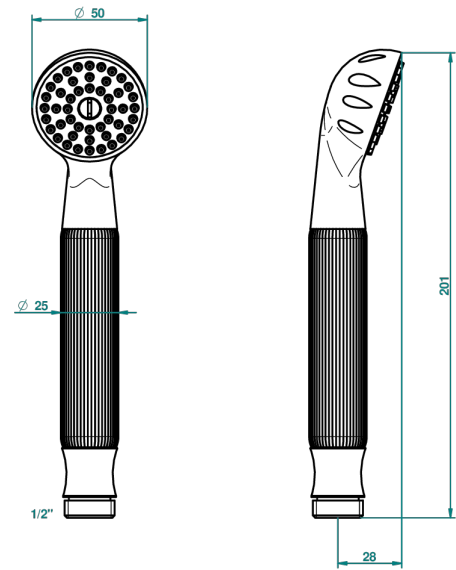

# MONTE CARLO, GOLD PORCELAIN

U8B-66

Stylised handshower 1/2", straight

THG<sup>®</sup>  
PARIS

1833

12/04/2010

## CHARACTERISTIC

- ACS : 20ACCLY557