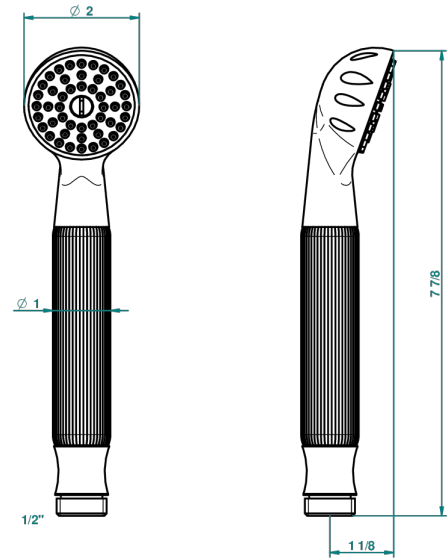

# MONTE CARLO, GOLD PORCELAIN

U8B-66

Stylised handshower 1/2", straight

THG<sup>®</sup>  
PARIS

1833

12/04/2010

## CHARACTERISTIC

- ACS : 20ACCLY557