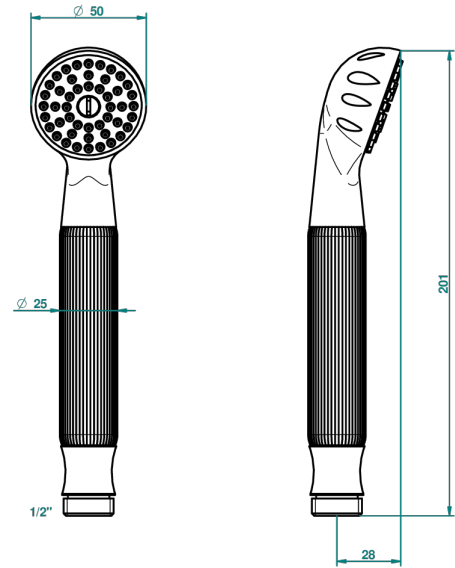

SUN DRAGON

U5D-66

Stylised handshower 1/2", straight

THG[®]
PARIS

1833

12/04/2010

CHARACTERISTIC

- ACS : 20ACCLY557

STANDARDS

TECHNICAL SPECS

- Recommandé : 3 bars (max. 5 bars) - Advised : 43,5 psi (max. 72 psi)
- 9,5 l/min à 3 bars (2.5 gpm at 43.5 psi)

AVAILABLE FINITIONS

Antique nickel - H28
Black ceram - D30
Blush PVD - H62
Brass color PVD - H49
Brown bronze color PVD - F33
Gold color PVD - H52