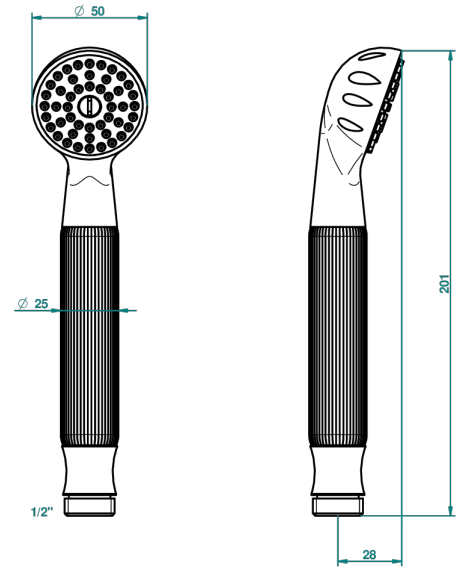

GENERAL PRODUCTS

G00-66R

Straight handshower alone grooved handle

THG[®]
PARIS

1833

12/04/2010

CHARACTERISTIC

- General Products
- Straight handshower alone grooved handle

TECHNICAL SPECS

- Recommandé : 3 bars (max. 5 bars) - Advised : 43,5 psi (max. 72 psi)
- 9,5 l/min à 3 bars (2.5 gpm at 43.5 psi)

AVAILABLE FINITIONS

Black ceram - D30
Blush PVD - H62
Brass color PVD - H49
Brown bronze color PVD - F33
Chrome polished - A02
Chrome polished / gold polished - G02