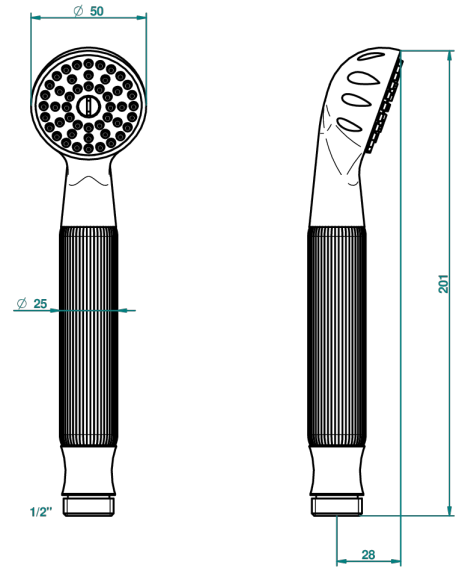

GENERAL ITEMS

G00-66R

Stylised handshower 1/2", straight

THG[®]
PARIS

1833

12/04/2010

CHARACTERISTIC

- General Items
- Stylised handshower 1/2", straight

TECHNICAL SPECS

- Recommandé : 3 bars (max. 5 bars) - Advised : 43,5 psi (max. 72 psi)
- 9,5 l/min à 3 bars (2.5 gpm at 43.5 psi)

AVAILABLE FINITIONS

Antique nickel - H28
Black ceram - D30
Blush PVD - H62
Brass color PVD - H49
Brown bronze color PVD - F33
Gold color PVD - H52