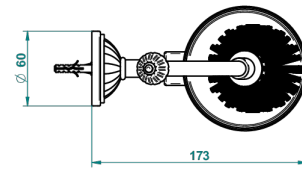

VOGUE LAPIS LAZULI

A8S-4720

Wall mounted WC brush and holder, all metal

THG®
PARIS

18316

30/10/2015

CHARACTERISTIC

- Vogue Lapis Lazuli
- Wall mounted WC brush and holder, all metal

AVAILABLE FINITIONS

Antique nickel - H28
Black ceram - D30
Blush PVD - H62
Brass color PVD - H49
Brown bronze color PVD - F33
Gold color PVD - H52

Graphite PVD - H64
Lacquered light bronze - D01
Matt Umber PVD - H67
Matt blush PVD - H60
Matt brass color PVD - H50
Matt brown bronze color PVD - F34

Matt chrome - C02
Matt gold - F07
Matt gold color PVD - H53
Matt graphite PVD - H65
Matt nickel (color finish) - C01
Matt nickel color PVD - H56

Nickel color PVD - H55
Polished chrome (color finish) - A02
Polished chrome / Polished gold (color finish) - G02
Polished gold (color finish) - F01
Polished nickel - B01
Soft gold - F30

Soft matt gold - F31
Umber PVD - H66
Varnished matt antique red copper (color finish) - H07