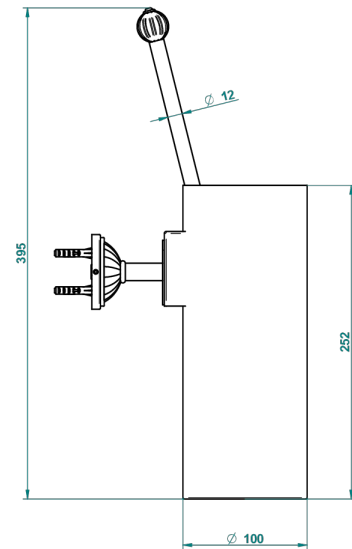

VOGUE LAPIS LAZULI

A8S-4720

Wall mounted WC brush and holder, all metal

THG®
PARIS

18316

30/10/2015

CHARACTERISTIC

- Vogue Lapis Lazuli
- Wall mounted WC brush and holder, all metal

AVAILABLE FINITIONS

Antique nickel - H28
Black ceram - D30
Blush PVD - H62
Brass color PVD - H49
Brown bronze color PVD - F33
Gold color PVD - H52

Graphite PVD - H64
Lacquered light bronze - D01
Matt Umber PVD - H67
Matt blush PVD - H60
Matt brass color PVD - H50
Matt brown bronze color PVD - F34

Matt chrome - C02
Matt gold - F07
Matt gold color PVD - H53
Matt graphite PVD - H65
Matt nickel (color finish) - C01
Matt nickel color PVD - H56

Nickel color PVD - H55
Polished chrome (color finish) - A02
Polished chrome / Polished gold (color finish) - G02
Polished gold (color finish) - F01
Polished nickel - B01
Soft gold - F30

Soft matt gold - F31
Umber PVD - H66
Varnished matt antique red copper (color finish) - H07