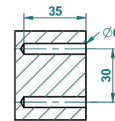

VOGUE LAPIS LAZULI

A8S-4720

Wall mounted WC brush and holder, all metal

THG®
PARIS

18316

30/10/2015

CHARACTERISTIC

- Vogue Lapis Lazuli
- Wall mounted WC brush and holder, all metal

AVAILABLE FINITIONS

Antique nickel - H28
Black ceram - D30
Blush PVD - H62
Brass color PVD - H49
Brown bronze color PVD - F33
Gold color PVD - H52

Graphite PVD - H64
Lacquered light bronze - D01
Matt Umber PVD - H67
Matt blush PVD - H60
Matt brass color PVD - H50
Matt brown bronze color PVD - F34

Matt chrome - C02
Matt gold - F07
Matt gold color PVD - H53
Matt graphite PVD - H65
Matt nickel (color finish) - C01
Matt nickel color PVD - H56

Nickel color PVD - H55
Polished chrome (color finish) - A02
Polished chrome / Polished gold (color finish) - G02
Polished gold (color finish) - F01
Polished nickel - B01
Soft gold - F30

Soft matt gold - F31
Umber PVD - H66
Varnished matt antique red copper (color finish) - H07