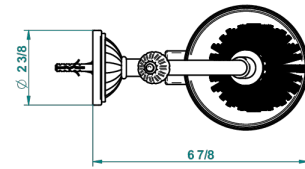

VOGUE LAPIS LAZULI

A8S-4720

Wall mounted WC brush and holder, all metal

THG®
PARIS

18316

30/10/2015

CHARACTERISTIC

- Vogue Lapis Lazuli
- Wall mounted WC brush and holder, all metal

AVAILABLE FINITIONS

Antique nickel - H28
Black ceram - D30
Blush PVD - H62
Brass color PVD - H49
Brown bronze color PVD - F33
Gold color PVD - H52

Graphite PVD - H64
Lacquered light bronze - D01
Matt Umber PVD - H67
Matt blush PVD - H60
Matt brass color PVD - H50
Matt brown bronze color PVD - F34

Matt chrome - C02
Matt gold - F07
Matt gold color PVD - H53
Matt graphite PVD - H65
Matt nickel (color finish) - C01
Matt nickel color PVD - H56

Nickel color PVD - H55
Polished chrome (color finish) - A02
Polished chrome / Polished gold (color finish) - G02
Polished gold (color finish) - F01
Polished nickel - B01
Soft gold - F30

Soft matt gold - F31
Umber PVD - H66
Varnished matt antique red copper (color finish) - H07