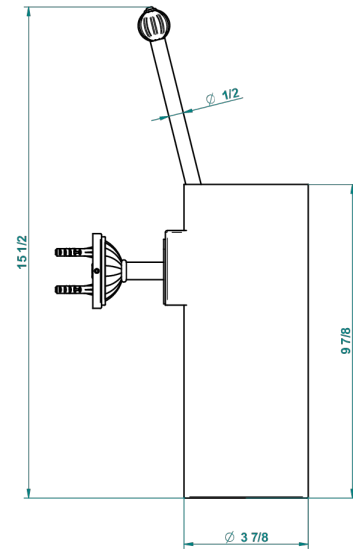

VOGUE LAPIS LAZULI

A8S-4720

Wall mounted WC brush and holder, all metal

THG®
PARIS

18316

30/10/2015

CHARACTERISTIC

- Vogue Lapis Lazuli
- Wall mounted WC brush and holder, all metal

AVAILABLE FINITIONS

Antique nickel - H28
Black ceram - D30
Blush PVD - H62
Brass color PVD - H49
Brown bronze color PVD - F33
Gold color PVD - H52

Graphite PVD - H64
Lacquered light bronze - D01
Matt Umber PVD - H67
Matt blush PVD - H60
Matt brass color PVD - H50
Matt brown bronze color PVD - F34

Matt chrome - C02
Matt gold - F07
Matt gold color PVD - H53
Matt graphite PVD - H65
Matt nickel (color finish) - C01
Matt nickel color PVD - H56

Nickel color PVD - H55
Polished chrome (color finish) - A02
Polished chrome / Polished gold (color finish) - G02
Polished gold (color finish) - F01
Polished nickel - B01
Soft gold - F30

Soft matt gold - F31
Umber PVD - H66
Varnished matt antique red copper (color finish) - H07