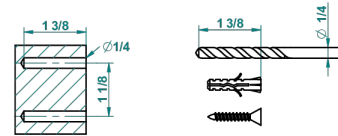

VOGUE LAPIS LAZULI

A8S-4720

Wall mounted WC brush and holder, all metal

THG®
PARIS

18316

30/10/2015

CHARACTERISTIC

- Vogue Lapis Lazuli
- Wall mounted WC brush and holder, all metal

AVAILABLE FINITIONS

Antique nickel - H28
Black ceram - D30
Blush PVD - H62
Brass color PVD - H49
Brown bronze color PVD - F33
Gold color PVD - H52

Graphite PVD - H64
Lacquered light bronze - D01
Matt Umber PVD - H67
Matt blush PVD - H60
Matt brass color PVD - H50
Matt brown bronze color PVD - F34

Matt chrome - C02
Matt gold - F07
Matt gold color PVD - H53
Matt graphite PVD - H65
Matt nickel (color finish) - C01
Matt nickel color PVD - H56

Nickel color PVD - H55
Polished chrome (color finish) - A02
Polished chrome / Polished gold (color finish) - G02
Polished gold (color finish) - F01
Polished nickel - B01
Soft gold - F30

Soft matt gold - F31
Umber PVD - H66
Varnished matt antique red copper (color finish) - H07