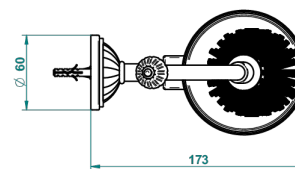

VOGUE TIGER EYE

A8R-4720

Wall mounted toilet brush holder

THG®
PARIS

18316

30/10/2015

CHARACTERISTIC

- Vogue Tiger Eye
- Wall mounted toilet brush holder

AVAILABLE FINITIONS

Black ceram - D30

Blush PVD - H62

Brass color PVD - H49

Brown bronze color PVD - F33

Chrome polished - A02

Chrome polished / gold polished - G02

Copper antique matt, coated - H07

Gold color PVD - H52

Gold mat - F07

Gold polished - F01

Graphite PVD - H64

Light coated bronze - D01

Matt Umber PVD - H67

Matt blush PVD - H60

Matt brass color PVD - H50

Matt brown bronze color PVD - F34

Matt chrome (American satin) - C02

Matt gold color PVD - H53

Matt graphite PVD - H65

Matt nickel (American satin) - C01

Matt nickel color PVD - H56

Nickel antique / Sovereign - H28

Nickel color PVD - H55

Nickel polished - B01

Soft gold - F30

Soft matt gold - F31

Umber PVD - H66