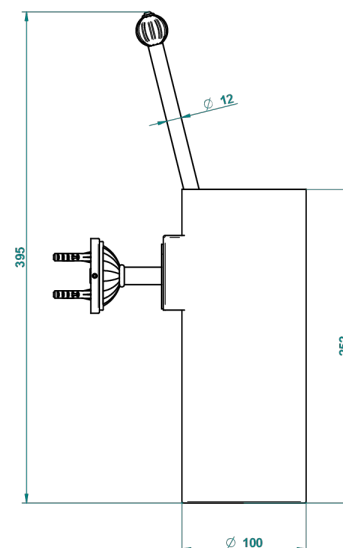

VOGUE TIGER EYE

A8R-4720

Wall mounted toilet brush holder

THG®
PARIS

18316

30/10/2015

CHARACTERISTIC

- Vogue Tiger Eye
- Wall mounted toilet brush holder

AVAILABLE FINITIONS

Black ceram - D30

Blush PVD - H62

Brass color PVD - H49

Brown bronze color PVD - F33

Chrome polished - A02

Chrome polished / gold polished - G02

Copper antique matt, coated - H07

Gold color PVD - H52

Gold mat - F07

Gold polished - F01

Graphite PVD - H64

Light coated bronze - D01

Matt Umber PVD - H67

Matt blush PVD - H60

Matt brass color PVD - H50

Matt brown bronze color PVD - F34

Matt chrome (American satin) - C02

Matt gold color PVD - H53

Matt graphite PVD - H65

Matt nickel (American satin) - C01

Matt nickel color PVD - H56

Nickel antique / Sovereign - H28

Nickel color PVD - H55

Nickel polished - B01

Soft gold - F30

Soft matt gold - F31

Umber PVD - H66