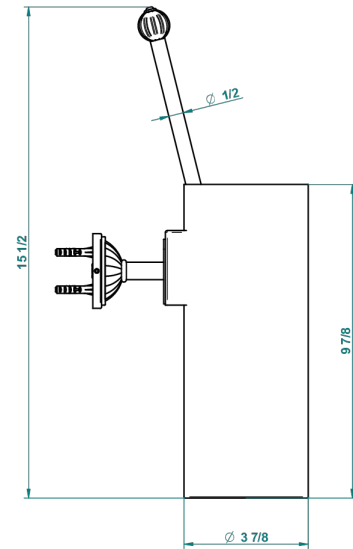

VOGUE TIGER EYE

A8R-4720

Wall mounted toilet brush holder

THG®
PARIS

18316

30/10/2015

CHARACTERISTIC

- Vogue Tiger Eye
- Wall mounted toilet brush holder

AVAILABLE FINITIONS

Black ceram - D30
Blush PVD - H62
Brass color PVD - H49
Brown bronze color PVD - F33
Chrome polished - A02
Chrome polished / gold polished - G02

Copper antique matt, coated - H07
Gold color PVD - H52
Gold mat - F07
Gold polished - F01
Graphite PVD - H64
Light coated bronze - D01

Matt Umber PVD - H67
Matt blush PVD - H60
Matt brass color PVD - H50
Matt brown bronze color PVD - F34
Matt chrome (American satin) - C02
Matt gold color PVD - H53

Matt graphite PVD - H65
Matt nickel (American satin) - C01
Matt nickel color PVD - H56
Nickel antique / Sovereign - H28
Nickel color PVD - H55
Nickel polished - B01

Soft gold - F30
Soft matt gold - F31
Umber PVD - H66