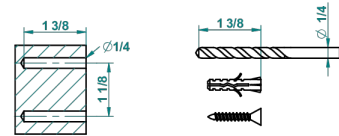

VOGUE TIGER EYE

A8R-4720

Wall mounted toilet brush holder

THG®
PARIS

18316

30/10/2015

CHARACTERISTIC

- Vogue Tiger Eye
- Wall mounted toilet brush holder

AVAILABLE FINITIONS

Black ceram - D30
Blush PVD - H62
Brass color PVD - H49
Brown bronze color PVD - F33
Chrome polished - A02
Chrome polished / gold polished - G02

Copper antique matt, coated - H07
Gold color PVD - H52
Gold mat - F07
Gold polished - F01
Graphite PVD - H64
Light coated bronze - D01

Matt Umber PVD - H67
Matt blush PVD - H60
Matt brass color PVD - H50
Matt brown bronze color PVD - F34
Matt chrome (American satin) - C02
Matt gold color PVD - H53

Matt graphite PVD - H65
Matt nickel (American satin) - C01
Matt nickel color PVD - H56
Nickel antique / Sovereign - H28
Nickel color PVD - H55
Nickel polished - B01

Soft gold - F30
Soft matt gold - F31
Umber PVD - H66