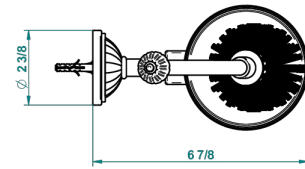

VOGUE TIGER EYE

A8R-4720

Wall mounted toilet brush holder

THG®
PARIS

18316

30/10/2015

CHARACTERISTIC

- Vogue Tiger Eye
- Wall mounted toilet brush holder

AVAILABLE FINITIONS

Black ceram - D30
Blush PVD - H62
Brass color PVD - H49
Brown bronze color PVD - F33
Chrome polished - A02
Chrome polished / gold polished - G02

Copper antique matt, coated - H07
Gold color PVD - H52
Gold mat - F07
Gold polished - F01
Graphite PVD - H64
Light coated bronze - D01

Matt Umber PVD - H67
Matt blush PVD - H60
Matt brass color PVD - H50
Matt brown bronze color PVD - F34
Matt chrome (American satin) - C02
Matt gold color PVD - H53

Matt graphite PVD - H65
Matt nickel (American satin) - C01
Matt nickel color PVD - H56
Nickel antique / Sovereign - H28
Nickel color PVD - H55
Nickel polished - B01

Soft gold - F30
Soft matt gold - F31
Umber PVD - H66