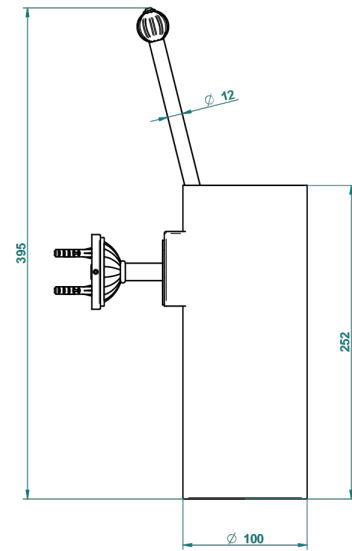

VOGUE MALACHITE

A8M-4720

Wall mounted toilet brush holder

THG®
PARIS

18316

30/10/2015

CHARACTERISTIC

- Vogue Malachite
- Wall mounted toilet brush holder

AVAILABLE FINITIONS

Black ceram - D30
Blush PVD - H62
Brass color PVD - H49
Brown bronze color PVD - F33
Chrome polished - A02
Chrome polished / gold polished - G02

Copper antique matt, coated - H07
Gold color PVD - H52
Gold mat - F07
Gold polished - F01
Graphite PVD - H64
Light coated bronze - D01

Matt Umber PVD - H67
Matt blush PVD - H60
Matt brass color PVD - H50
Matt brown bronze color PVD - F34
Matt chrome (American satin) - C02
Matt gold color PVD - H53

Matt graphite PVD - H65
Matt nickel (American satin) - C01
Matt nickel color PVD - H56
Nickel antique / Sovereign - H28
Nickel color PVD - H55
Nickel polished - B01

Soft gold - F30
Soft matt gold - F31
Umber PVD - H66