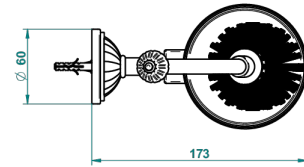

VOGUE MALACHITE

A8M-4720

Wall mounted toilet brush holder

THG®
PARIS

18316

30/10/2015

CHARACTERISTIC

- Vogue Malachite
- Wall mounted toilet brush holder

AVAILABLE FINITIONS

Black ceram - D30
Blush PVD - H62
Brass color PVD - H49
Brown bronze color PVD - F33
Chrome polished - A02
Chrome polished / gold polished - G02

Copper antique matt, coated - H07
Gold color PVD - H52
Gold mat - F07
Gold polished - F01
Graphite PVD - H64
Light coated bronze - D01

Matt Umber PVD - H67
Matt blush PVD - H60
Matt brass color PVD - H50
Matt brown bronze color PVD - F34
Matt chrome (American satin) - C02
Matt gold color PVD - H53

Matt graphite PVD - H65
Matt nickel (American satin) - C01
Matt nickel color PVD - H56
Nickel antique / Sovereign - H28
Nickel color PVD - H55
Nickel polished - B01

Soft gold - F30
Soft matt gold - F31
Umber PVD - H66