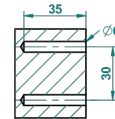

VOGUE MALACHITE

A8M-4720

Wall mounted toilet brush holder

THG®
PARIS

18316

30/10/2015

CHARACTERISTIC

- Vogue Malachite
- Wall mounted toilet brush holder

AVAILABLE FINITIONS

Black ceram - D30
Blush PVD - H62
Brass color PVD - H49
Brown bronze color PVD - F33
Chrome polished - A02
Chrome polished / gold polished - G02

Copper antique matt, coated - H07
Gold color PVD - H52
Gold mat - F07
Gold polished - F01
Graphite PVD - H64
Light coated bronze - D01

Matt Umber PVD - H67
Matt blush PVD - H60
Matt brass color PVD - H50
Matt brown bronze color PVD - F34
Matt chrome (American satin) - C02
Matt gold color PVD - H53

Matt graphite PVD - H65
Matt nickel (American satin) - C01
Matt nickel color PVD - H56
Nickel antique / Sovereign - H28
Nickel color PVD - H55
Nickel polished - B01

Soft gold - F30
Soft matt gold - F31
Umber PVD - H66