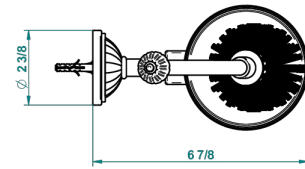

VOGUE MALACHITE

A8M-4720

Wall mounted toilet brush holder

THG®
PARIS

18316

30/10/2015

CHARACTERISTIC

- Vogue Malachite
- Wall mounted toilet brush holder

AVAILABLE FINITIONS

Black ceram - D30
Blush PVD - H62
Brass color PVD - H49
Brown bronze color PVD - F33
Chrome polished - A02
Chrome polished / gold polished - G02

Copper antique matt, coated - H07
Gold color PVD - H52
Gold mat - F07
Gold polished - F01
Graphite PVD - H64
Light coated bronze - D01

Matt Umber PVD - H67
Matt blush PVD - H60
Matt brass color PVD - H50
Matt brown bronze color PVD - F34
Matt chrome (American satin) - C02
Matt gold color PVD - H53

Matt graphite PVD - H65
Matt nickel (American satin) - C01
Matt nickel color PVD - H56
Nickel antique / Sovereign - H28
Nickel color PVD - H55
Nickel polished - B01

Soft gold - F30
Soft matt gold - F31
Umber PVD - H66