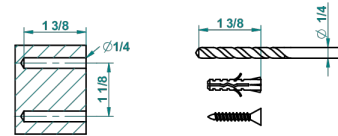

VOGUE MALACHITE

A8M-4720

Wall mounted toilet brush holder

THG®
PARIS

18316

30/10/2015

CHARACTERISTIC

- Vogue Malachite
- Wall mounted toilet brush holder

AVAILABLE FINITIONS

Black ceram - D30
Blush PVD - H62
Brass color PVD - H49
Brown bronze color PVD - F33
Chrome polished - A02
Chrome polished / gold polished - G02

Copper antique matt, coated - H07
Gold color PVD - H52
Gold mat - F07
Gold polished - F01
Graphite PVD - H64
Light coated bronze - D01

Matt Umber PVD - H67
Matt blush PVD - H60
Matt brass color PVD - H50
Matt brown bronze color PVD - F34
Matt chrome (American satin) - C02
Matt gold color PVD - H53

Matt graphite PVD - H65
Matt nickel (American satin) - C01
Matt nickel color PVD - H56
Nickel antique / Sovereign - H28
Nickel color PVD - H55
Nickel polished - B01

Soft gold - F30
Soft matt gold - F31
Umber PVD - H66