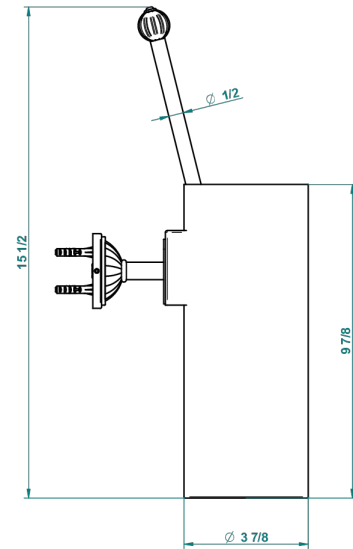

VOGUE MALACHITE

A8M-4720

Wall mounted toilet brush holder

THG®
PARIS

18316

30/10/2015

CHARACTERISTIC

- Vogue Malachite
- Wall mounted toilet brush holder

AVAILABLE FINITIONS

Black ceram - D30
Blush PVD - H62
Brass color PVD - H49
Brown bronze color PVD - F33
Chrome polished - A02
Chrome polished / gold polished - G02

Copper antique matt, coated - H07
Gold color PVD - H52
Gold mat - F07
Gold polished - F01
Graphite PVD - H64
Light coated bronze - D01

Matt Umber PVD - H67
Matt blush PVD - H60
Matt brass color PVD - H50
Matt brown bronze color PVD - F34
Matt chrome (American satin) - C02
Matt gold color PVD - H53

Matt graphite PVD - H65
Matt nickel (American satin) - C01
Matt nickel color PVD - H56
Nickel antique / Sovereign - H28
Nickel color PVD - H55
Nickel polished - B01

Soft gold - F30
Soft matt gold - F31
Umber PVD - H66