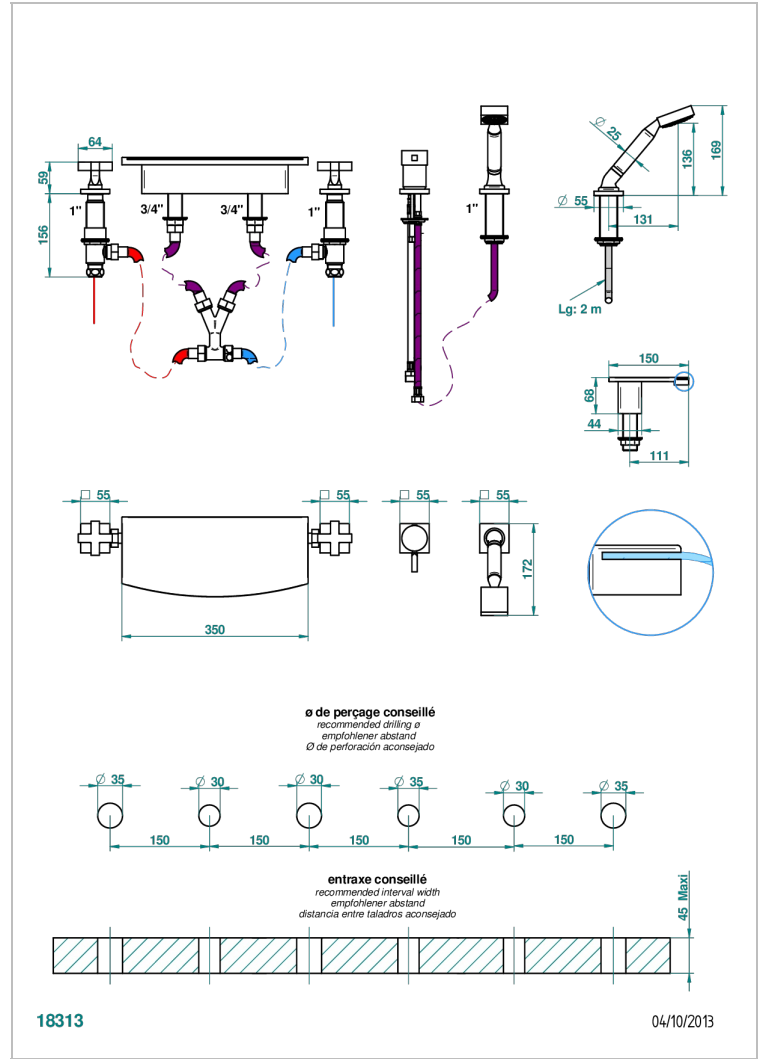

Rim mounted bath/shower mixer set with a 350 mm Waterfall spout, connection kit and hoses, 2 x 3/4" valves, rim mounted ceramic mixer tap & rim mounted handshower set

CHARACTERISTIC

- Beluga
- Rim mounted bath/shower mixer set with a 350 mm Waterfall spout, connection kit and hoses, 2 x 3/4" valves, rim mounted ceramic mixer tap & rim mounted handshower set

TECHNICAL SPECS

- Recommandé : 3 bars (max. 5 bars) - Advised : 43,5 psi (max. 72 psi)
- Bec : 75 l/min à 3 bars (19,8 gpm at 43.5 psi)
- Pomme : 9,5 l/min à 3 bars (2.50 gpm at 43.5 psi)
- Douchette : 9,5 l/min à 3 bars (2.50 gpm at 43.5 psi)