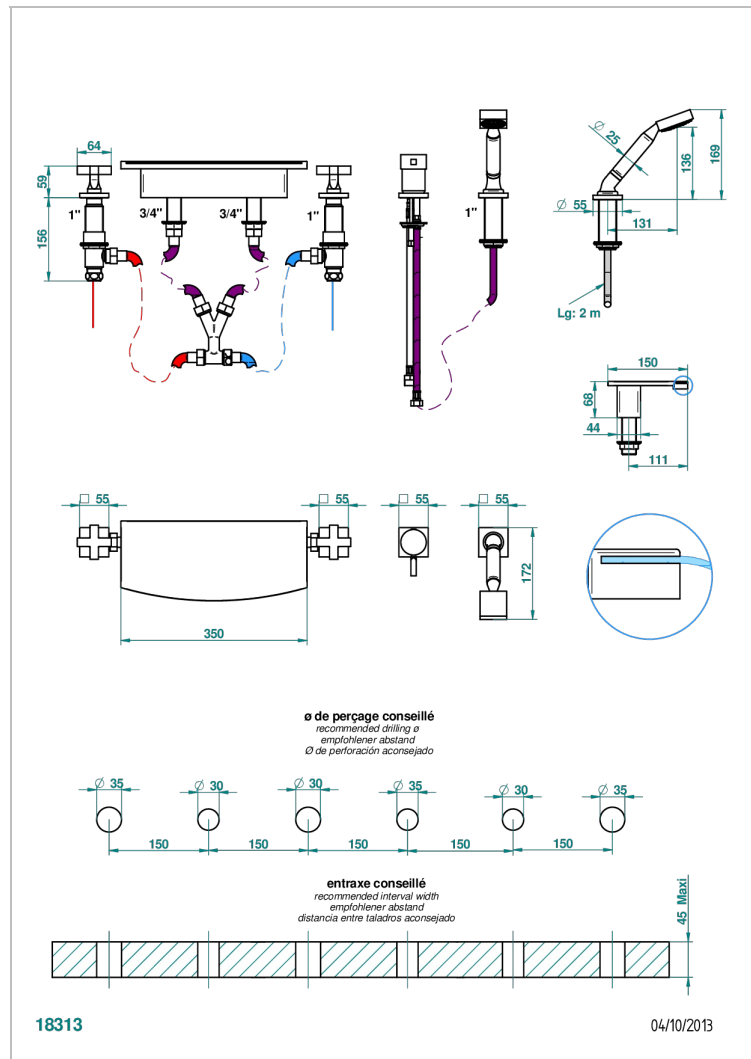

Rim mounted bath/shower mixer set with a 350 mm Waterfall spout, connection kit and hoses, 2 x 3/4" valves, rim mounted ceramic mixer tap & rim mounted handshower set

CHARACTERISTIC

- Beluga
- Rim mounted bath/shower mixer set with a 350 mm Waterfall spout, connection kit and hoses, 2 x 3/4" valves, rim mounted ceramic mixer tap & rim mounted handshower set

TECHNICAL SPECS

- Recommandé : 3 bars (max. 5 bars) - Advised : 43,5 psi (max. 72 psi)
- Bec : 75 l/min à 3 bars (19,8 gpm at 43.5 psi)
- Pomme : 9,5 l/min à 3 bars (2.50 gpm at 43.5 psi)
- Douchette : 9,5 l/min à 3 bars (2.50 gpm at 43.5 psi)