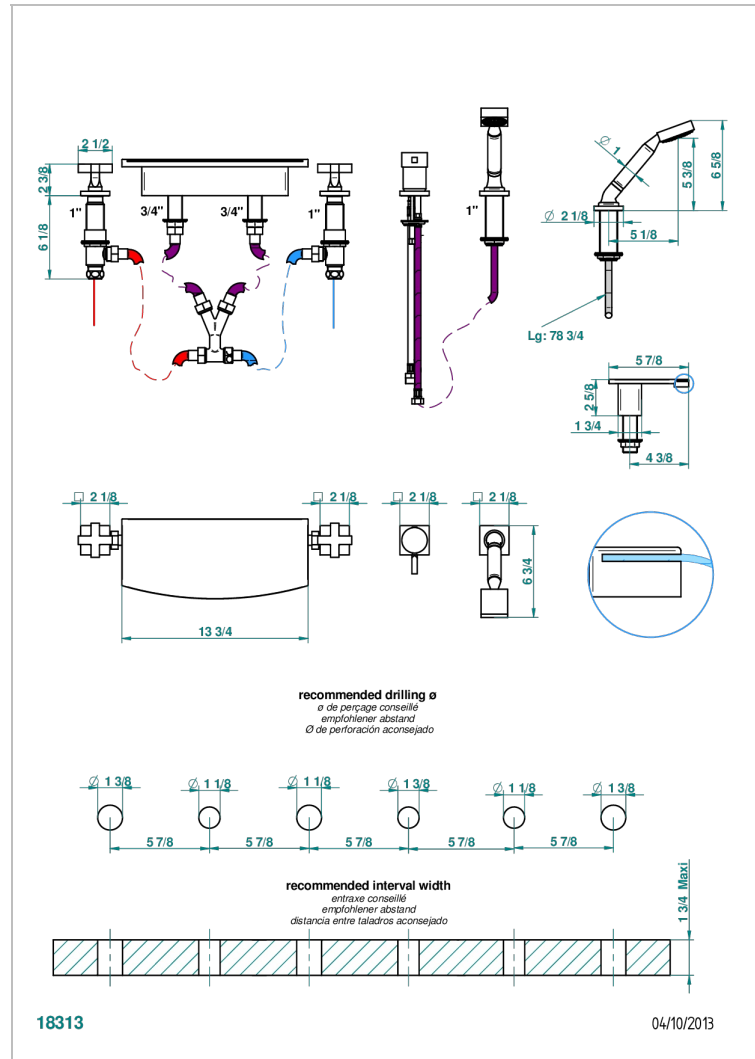

Rim mounted bath/shower mixer set with a 350 mm Waterfall spout, connection kit and hoses, 2 x 3/4" valves, rim mounted ceramic mixer tap & rim mounted handshower set

## CHARACTERISTIC

- Beluga
- Rim mounted bath/shower mixer set with a 350 mm Waterfall spout, connection kit and hoses, 2 x 3/4" valves, rim mounted ceramic mixer tap & rim mounted handshower set

## TECHNICAL SPECS

- Recommandé : 3 bars (max. 5 bars) - Advised : 43,5 psi (max. 72 psi)
- Bec : 75 l/min à 3 bars (19,8 gpm at 43.5 psi)
- Pomme : 9,5 l/min à 3 bars (2.50 gpm at 43.5 psi)
- Douchette : 9,5 l/min à 3 bars (2.50 gpm at 43.5 psi)