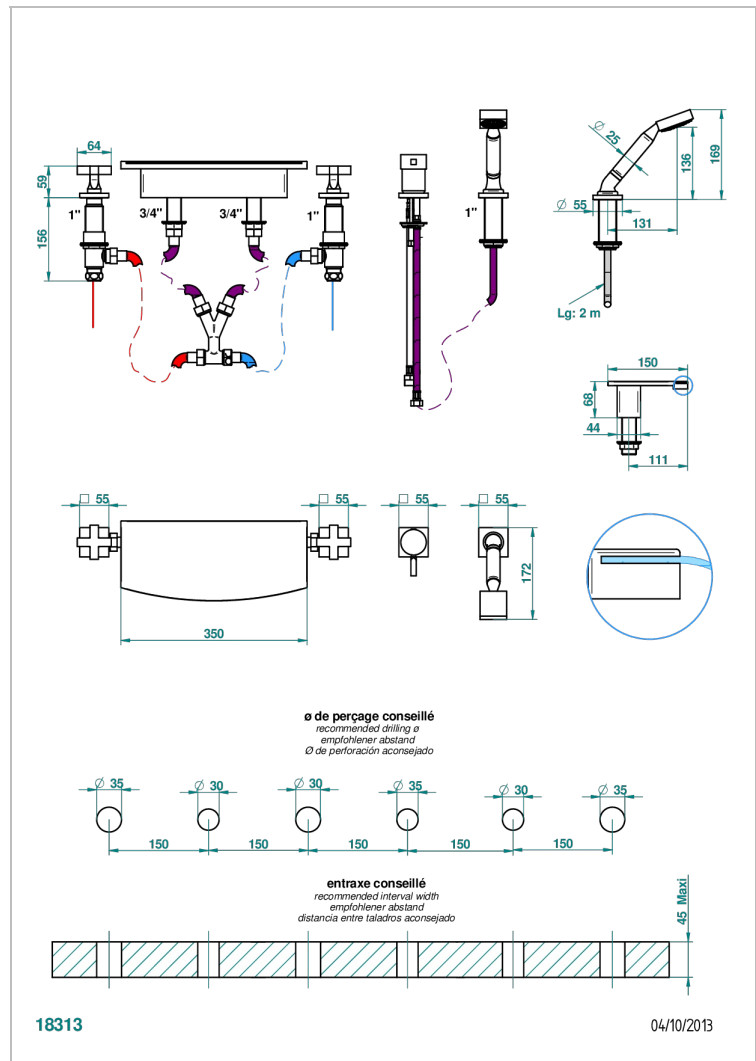

Rim mounted bath/shower mixer set with a 350 mm Waterfall spout, connection kit and hoses, 2 x 3/4" valves, rim mounted ceramic mixer tap & rim mounted handshower set

CHARACTERISTIC

- Beluga
- Rim mounted bath/shower mixer set with a 350 mm Waterfall spout, connection kit and hoses, 2 x 3/4" valves, rim mounted ceramic mixer tap & rim mounted handshower set

TECHNICAL SPECS

- Recommandé : 3 bars (max. 5 bars) - Advised : 43,5 psi (max. 72 psi)
- Bec : 75 l/min à 3 bars (19,8 gpm at 43.5 psi)
- Pomme : 9,5 l/min à 3 bars (2.50 gpm at 43.5 psi)
- Douchette : 9,5 l/min à 3 bars (2.50 gpm at 43.5 psi)