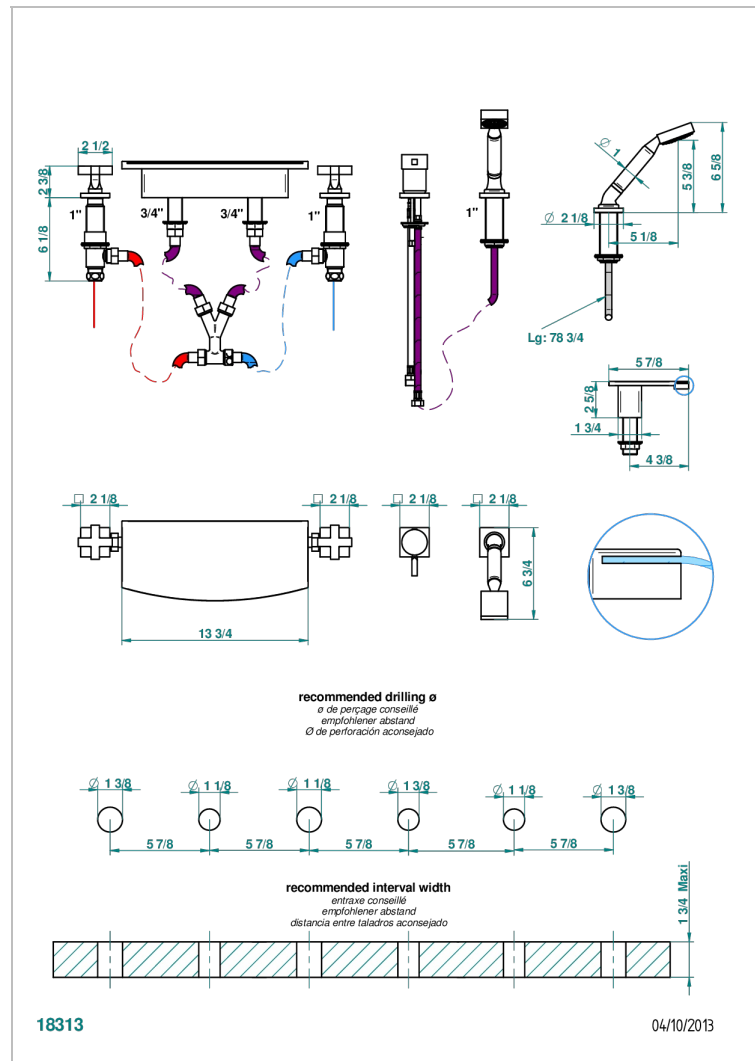

Rim mounted bath/shower mixer set with a 350 mm Waterfall spout, connection kit and hoses, 2 x 3/4" valves, rim mounted ceramic mixer tap & rim mounted handshower set

CHARACTERISTIC

- Beluga
- Rim mounted bath/shower mixer set with a 350 mm Waterfall spout, connection kit and hoses, 2 x 3/4" valves, rim mounted ceramic mixer tap & rim mounted handshower set

TECHNICAL SPECS

- Recommandé : 3 bars (max. 5 bars) - Advised : 43,5 psi (max. 72 psi)
- Bec : 75 l/min à 3 bars (19,8 gpm at 43.5 psi)
- Pomme : 9,5 l/min à 3 bars (2.50 gpm at 43.5 psi)
- Douchette : 9,5 l/min à 3 bars (2.50 gpm at 43.5 psi)