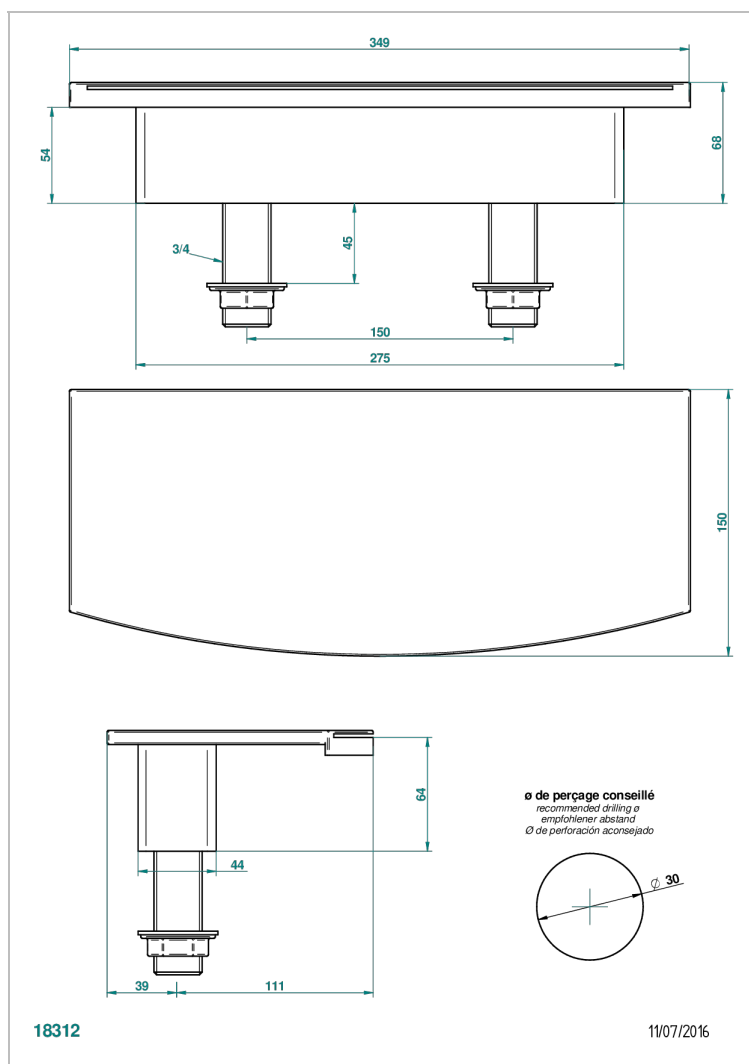

BELUGA WITH LEVER HANDLES

G1U-29NIA/E

Waterfall bath spout, deck mounted, 13.3/4"

CHARACTERISTIC

- Beluga with lever handles
- Waterfall bath spout, deck mounted, 13.3/4"

RELATED SKU'S

- Ref. G00-77 Special Tee set for waterfall spout