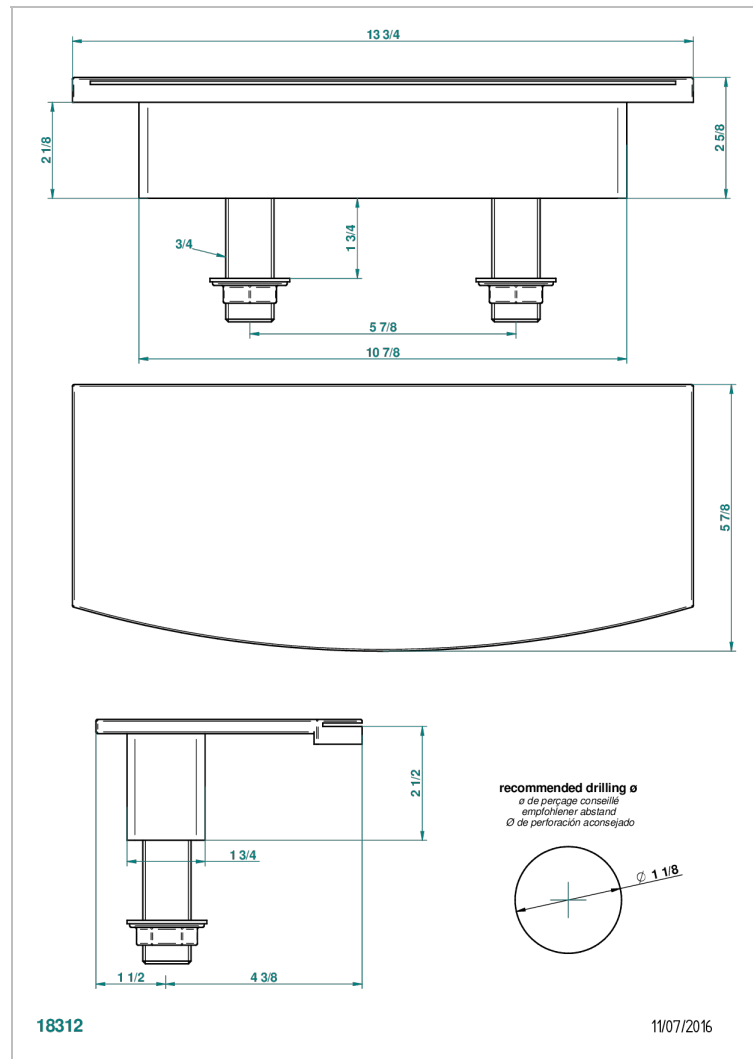

BELUGA WITH LEVER HANDLES

G1U-29NIA/E

Waterfall bath spout, deck mounted, 13.3/4"

THG[®]
PARIS

CHARACTERISTIC

- Beluga with lever handles
- Waterfall bath spout, deck mounted, 13.3/4"

RELATED SKU'S

- Ref. G00-77 Special Tee set for waterfall spout